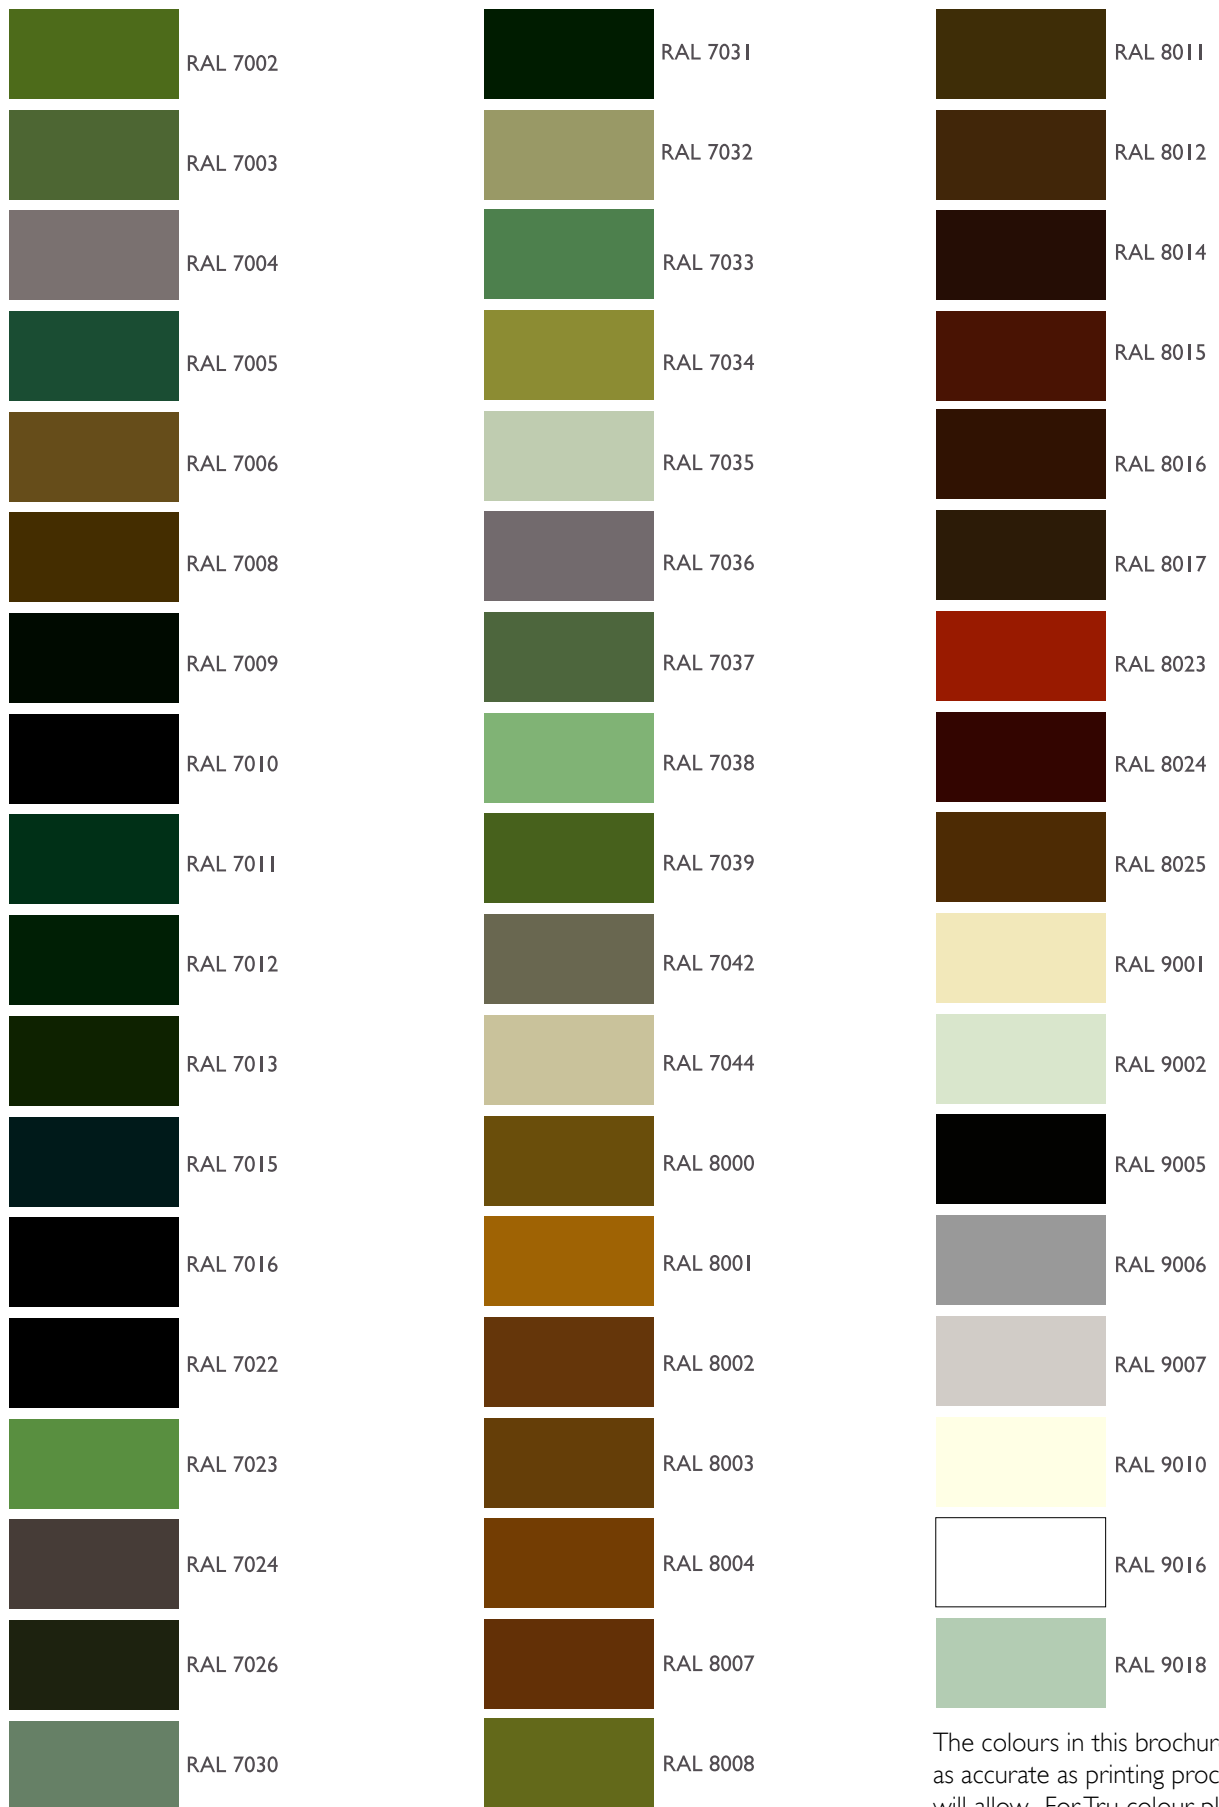

POLYFRAME

QUALITY BY DESIGN

RAL Colour Chart

The Colour Chart and Bespoke Colour Options

The Polyframe RAL Colour Chart is the complete guide to the spray colours available on all our Rehau and WHS Halo products. Included within this guide are representations of some of the colours available.

As part of Polyframe's ongoing improvement programme we have invested heavily in new technology which allows us to spray paint white or white woodgrain Foiled Profiles.

This new facility will enable you to offer your customers truly bespoke windows and conservatories in any RAL colour. The system also comes with a guarantee against peeling, cracking or fading.

With a fast turnaround and in excess of 200 colours to choose from the Polyframe Bespoke Colour option opens up a whole new world of design choices as well as flexibility and ease of use for you and your customers.

	RAL 1000		RAL 1027		RAL 3020		RAL 5019		RAL 6014
	RAL 1001		RAL 1028		RAL 4004		RAL 5020		RAL 6015
	RAL 1002		RAL 1032		RAL 4005		RAL 5021		RAL 6016
	RAL 1003		RAL 1033		RAL 4007		RAL 5022		RAL 6017
	RAL 1004		RAL 2002		RAL 5000		RAL 5023		RAL 6018
	RAL 1005		RAL 2004		RAL 5001		RAL 5024		RAL 6019
	RAL 1006		RAL 2008		RAL 5002		RAL 6000		RAL 6020
	RAL 1007		RAL 3000		RAL 5003		RAL 6001		RAL 6021
	RAL 1011		RAL 3001		RAL 5005		RAL 6002		RAL 6022
	RAL 1012		RAL 3002		RAL 5007		RAL 6003		RAL 6024
	RAL 1013		RAL 3003		RAL 5008		RAL 6004		RAL 6025
	RAL 1014		RAL 3004		RAL 5009		RAL 6005		RAL 6026
	RAL 1015		RAL 3005		RAL 5010		RAL 6006		RAL 6027
	RAL 1016		RAL 3007		RAL 5011		RAL 6007		RAL 6028
	RAL 1018		RAL 3009		RAL 5012		RAL 6008		RAL 6029
	RAL 1019		RAL 3011		RAL 5013		RAL 6009		RAL 6032
	RAL 1020		RAL 3012		RAL 5014		RAL 6010		RAL 6033
	RAL 1021		RAL 3013		RAL 5015		RAL 6011		RAL 6034
	RAL 1023		RAL 3014		RAL 5017		RAL 6012		RAL 7000
	RAL 1024		RAL 3016		RAL 5018		RAL 6013		RAL 7001