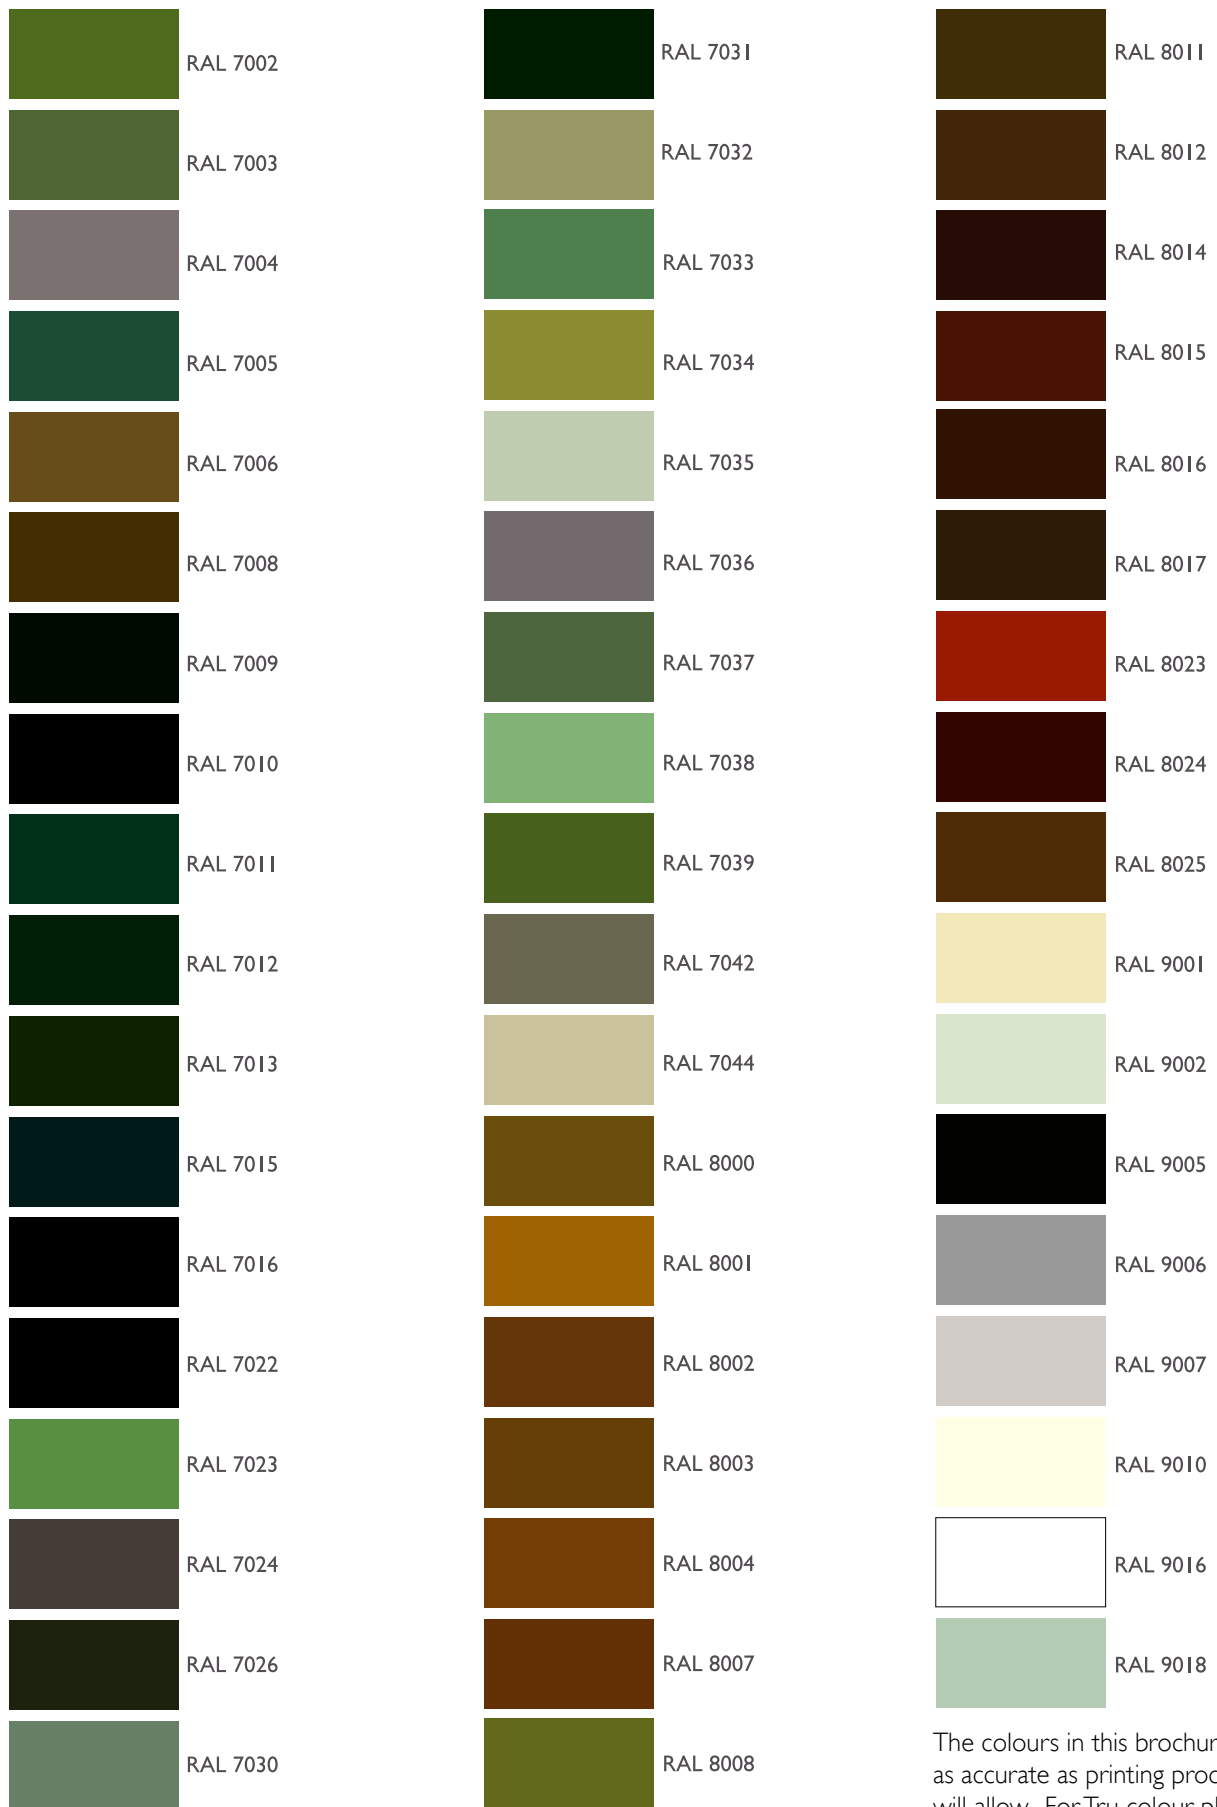

POLYFRAME

QUALITY BY DESIGN

RAL Colour Chart

truly bespoke windows and conservatories
colour. The system also comes with a guarantee
against peeling, cracking or fading.

With a fast turnaround and in excess of 200 colours to
choose from the Polyframe Bespoke Colour option
opens up a whole new world of design choices as well
as flexibility and ease of use for you and your customers.

**Although care has been taken to ensure these colours are a close
representation, the printing process does affect the colour authenticity.
For an exact match please refer to an official RAL Colour Chart.*

	RAL 1000		RAL 1027		RAL 3020		RAL 5019		RAL 6014
	RAL 1001		RAL 1028		RAL 4004		RAL 5020		RAL 6015
	RAL 1002		RAL 1032		RAL 4005		RAL 5021		RAL 6016
	RAL 1003		RAL 1033		RAL 4007		RAL 5022		RAL 6017
	RAL 1004		RAL 2002		RAL 5000		RAL 5023		RAL 6018
	RAL 1005		RAL 2004		RAL 5001		RAL 5024		RAL 6019
	RAL 1006		RAL 2008		RAL 5002		RAL 6000		RAL 6020
	RAL 1007		RAL 3000		RAL 5003		RAL 6001		RAL 6021
	RAL 1011		RAL 3001		RAL 5005		RAL 6002		RAL 6022
	RAL 1012		RAL 3002		RAL 5007		RAL 6003		RAL 6024
	RAL 1013		RAL 3003		RAL 5008		RAL 6004		RAL 6025
	RAL 1014		RAL 3004		RAL 5009		RAL 6005		RAL 6026
	RAL 1015		RAL 3005		RAL 5010		RAL 6006		RAL 6027
	RAL 1016		RAL 3007		RAL 5011		RAL 6007		RAL 6028
	RAL 1018		RAL 3009		RAL 5012		RAL 6008		RAL 6029
	RAL 1019		RAL 3011		RAL 5013		RAL 6009		RAL 6032
	RAL 1020		RAL 3012		RAL 5014		RAL 6010		RAL 6033
	RAL 1021		RAL 3013		RAL 5015		RAL 6011		RAL 6034
	RAL 1023		RAL 3014		RAL 5017		RAL 6012		RAL 7000
	RAL 1024		RAL 3016		RAL 5018		RAL 6013		RAL 7001

The colours in this brochure are as accurate as printing processes will allow. For Tru colour please consult a hard copy of an official RAL Colour Chart.

Atlas Works, Norwich Road
 Lenwade, Norwich, NR9 5SW
 Tel: 01603 879581 Fax: 01603 308161
 Email: sales@polyframenorwich.co.uk