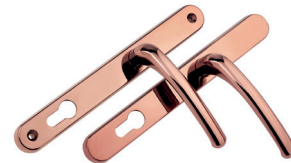

Please refer to the tables below for a quick reference guide as to what is on offer through Polyframe.

DOORS	Lock	Cylinder	Hinge	Handle	 KM734056 BS8529/PAS24	 Police Preferred Specification	 Backed by Yale
STANDARD SPECIFICATION	Yale Multi-Point Rehau & Duraflex	6 pin Rehau & Duraflex	Mila Pro Secure Rehau & Duraflex (SFS Option available)	Fab & Fix Rehau & Duraflex	No	No	No
UPGRADED SPECIFICATION	Yale Multi-Point Rehau & Duraflex	Yale 1* <i>With cylinder guard</i> Rehau	Mila Pro Secure Rehau & Duraflex (SFS Option available)	Fab & Fix Rehau & Duraflex	Yes	Yes	Yes
PREMIER UPGRADED SPECIFICATION	Yale Multi-Point Rehau & Duraflex	Yale 3* <i>Cylinder only</i> Rehau & Duraflex	Mila Pro Secure Rehau & Duraflex (SFS Option available)	Fab & Fix Rehau & Duraflex	Yes	Yes	Yes

*Upgraded options are not available on Patio or Bi-fold doors.

DOOR HANDLE COLOURS	REHAU	DURAFLEX
WHITE	✓	✓
BLACK	✓	✓
POLISHED GOLD	✓	✓
CHROME	✓	✓
SATIN	✓	✓
GRAPHITE		✓
BRONZE		✓
ANTIQUE SLACK (SWAN)		✓

Door Hardware & Locks

Lock

Yale Multi-Point

Cylinder

6 pin

Yale 1*

Yale 3*

Hinge

Mila Pro Secure

Handle

Fab & Fix

 **Polyframe Duraflex**
Oldend Hall, Oldends Lane,
Stonehouse, Gloucestershire,
GL10 3RQ

 01453 826884

 polyframetrade.co.uk  info@polyframetrade.co.uk

 **Polyframe Rehau**
Atlas Works, Norwich Road,
Lenwade, Norwich,
NR9 5SR