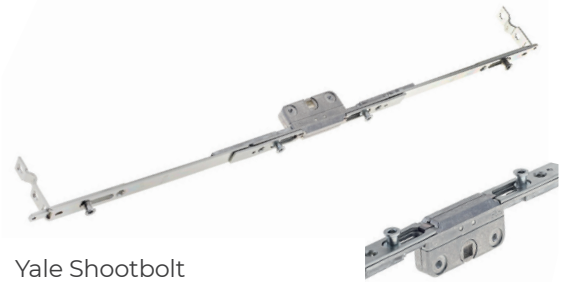

Window Hardware & Locks

Yale Rapide Window Lock

The Rapide window lock is a unique fully retractable window lock, sitting flush within the Eurogroove, removing the common issues of cam clash and keep alignment found with other styles of lock.

- Reduced call backs: Fitted entirely within the eurogroove, Rapide's locking points retract fully when disengaged, eliminating cam clash issues - reducing call backs
- Extended Service life: Rapide's unique locking action significantly reduces wear, eliminating compression loss and ensuring consistent weather-sealing performance for the life of the products
- Superior corrosion resistance: Rapide's aluminum construction delivers superb corrosion resistance, further enhancing product service life - even in aggressive environments
- Flexible system: Rapide's off-set locks allow for lower handle placement - enabling greater design freedom and easy operation of taller windows
- Advanced corrosion resistance: Corrosion resistance in excess of EN 1670: Grade 5, further enhancing product service life - even in aggressive environments

Yale Shootbolt

ERA Extreme Shootbolt Window Lock VS1/3

- A shootbolt locking system that has been designed to prevent attack on all 3 planes - back and forward, side to side, and up and down giving unattainable levels of security
- Non-croppable shootbolt locking system with a minimum of 8 points locking giving you the ultimate burglar deterrent
- Tested by an independent test laboratory to over 6,000N force; more than double the requirement of the PAS24: 2012 security test
- Heavy duty bolt has up to 300% of the contact area against competitor shootbolts
- Patented docking system of the bolt into the keep ensures smooth operation and prevents sideways movements of the bolt when under attack
- Unique Power Brace keeps; that have a weather resistant nylon base combined with a 2mm hardened steel plate for significantly increased performance