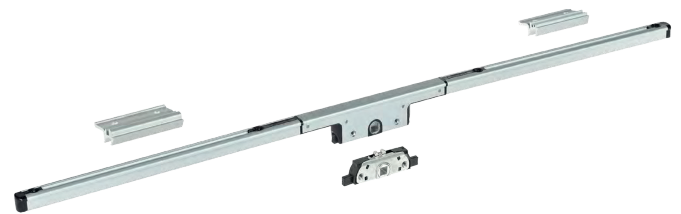

Window Hardware & Locks

Yale Rapide Window Lock

The Rapide window lock is a unique fully retractable window lock, sitting flush within the Eurogroove, removing the common issues of cam clash and keep alignment found with other styles of lock.

The unique rotating action of the lock provides users with a smooth and easy to close window, with minimum wear to components, leading to a long service life with no loss of compression.

- Superior strength: Fully occupying the eurogroove, Rapide's robust aluminium channel significantly enhances the structural strength
- Advanced performance: Unlike all other window locks, Rapide engages the full length of the keeps, for ultimate security and customer peace of mind
- Instant performance: No need to adjust cams or replace keeps during or after installation - simplifying installation and reducing call backs

- Reduced call backs: Fitted entirely within the eurogroove, Rapide's locking points retract fully when disengaged, eliminating cam clash issues - reducing call backs
- Extended Service life: Rapide's unique locking action significantly reduces wear, eliminating compression loss and ensuring consistent weather-sealing performance for the life of the products
- Superior corrosion resistance: Rapide's aluminum construction delivers superb corrosion resistance, further enhancing product service life - even in aggressive environments
- Flexible system: Rapide's off-set locks allow for lower handle placement - enabling greater design freedom and easy operation of taller windows
- Advanced corrosion resistance: Corrosion resistance in excess of EN 1670: Grade 5, further enhancing product service life - even in aggressive environments