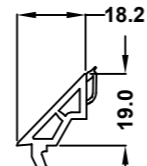

82mm Z Transom/Mullion 70C  
546465 White  
576046 Foiled

70mm TBT Sash 70C  
546776 White  
576776 Foiled

105.5mm Open Out Door Sash 70C  
546635 White  
576635 Foiled

105.5mm Open In Door Sash 70C  
546625 White  
576625 Foiled

28mm Flat Bead  
546132 White  
576132 Foiled

28mm Ovlo Bead  
546572 White  
576572 Foiled

28mm Flush Sash Ovlo Bead  
559600 White  
589600 Foiled

28mm Flush Sash Square Bead  
559605 White  
589605 Foiled