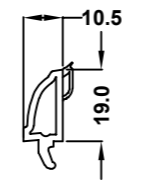

28mm Flat Bead  
546132 White  
576132 Foiled

28mm Ovlo Bead  
546572 White  
576572 Foiled

28mm Flush Sash Ovlo Bead  
559600 White  
589600 Foiled

28mm Flush Sash Square Bead  
559605 White  
589605 Foiled

36mm Flush Sash Square Bead  
637533 White only

36mm Flat Bead  
560590 White  
596910 Foiled

36mm Ovlo Bead  
503720 White  
573720 Foiled

44mm Ovlo Bead  
546860 White  
586865 Foiled

Chamfered Astragal Bar  
559251 White  
589251 Foiled