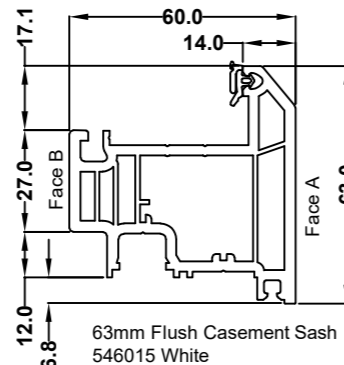

52mm Outer Frame 70C  
546815 White  
586815 Foiled

62mm Outer Frame 70C  
546825 White  
586825 Foiled

72mm Outer Frame 70C  
546835 White  
586835 Foiled

69mm T Transom/Mullion 70C  
546085 White  
576265 Foiled

69mm Z Transom/Mullion 70C  
546095 White  
576275 Foiled

75mm Casement Sash 70C  
546855 White  
586855 Foiled

63mm Flush Casement Sash  
546015 White  
586015 Foiled

82mm T Transom/Mullion 70C  
546475 White  
576026 Foiled

28mm Flat Bead  
546132 White  
576132 Foiled

28mm Ovlo Bead  
546572 White  
576572 Foiled

28mm Flush Sash Ovlo Bead  
559600 White  
589600 Foiled

28mm Flush Sash Square Bead  
559605 White  
589605 Foiled

36mm Flush Sash Square Bead  
637533 White only

36mm Flat Bead  
560590 White  
596910 Foiled

36mm Ovlo Bead  
503720 White  
573720 Foiled

44mm Ovlo Bead  
546860 White  
586865 Foiled

Chamfered Astragal Bar  
559251 White  
589251 Foiled