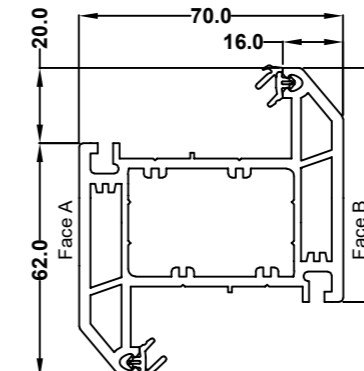

69mm Z Transom/Mullion 70C  
546095 White  
576275 Foiled

75mm Casement Sash 70C  
546855 White  
586855 Foiled

63mm Flush Casement Sash  
546015 White  
586015 Foiled

82mm T Transom/Mullion 70C  
546475 White  
576026 Foiled

82mm Z Transom/Mullion 70C  
546465 White  
576046 Foiled

70mm TBT Sash 70C  
546776 White  
576776 Foiled

105.5mm Open Out Door Sash 70C  
546635 White  
576635 Foiled

105.5mm Open In Door Sash 70C  
546625 White  
576625 Foiled

28mm Flat Bead  
546132 White  
576132 Foiled

28mm Ovlo Bead  
546572 White  
576572 Foiled

28mm Flush Sash Ovlo Bead  
559600 White  
589600 Foiled

28mm Flush Sash Square Bead  
559605 White  
589605 Foiled

36mm Flush Sash Square Bead  
637533 White only

36mm Flat Bead  
560590 White  
596910 Foiled

36mm Ovlo Bead  
503720 White  
573720 Foiled

44mm Ovlo Bead  
546860 White  
586865 Foiled

Chamfered Astragal Bar  
559251 White  
589251 Foiled