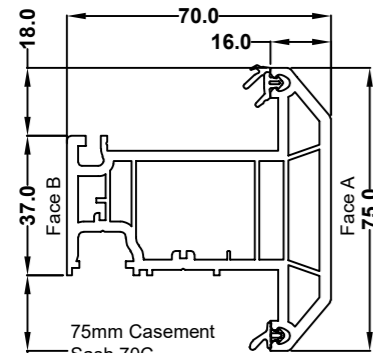

52mm Outer Frame 70C  
546815 White  
586815 Foiled

62mm Outer Frame 70C  
546825 White  
586825 Foiled

72mm Outer Frame 70C  
546835 White  
586835 Foiled

69mm T Transom/Mullion 70C  
546085 White  
576265 Foiled

69mm Z Transom/Mullion 70C  
546095 White  
576275 Foiled

75mm Casement Sash 70C  
546855 White  
586855 Foiled

63mm Flush Casement Sash  
546015 White  
586015 Foiled

82mm T Transom/Mullion 70C  
546475 White  
576026 Foiled

28mm Flat Bead  
546132 White  
576132 Foiled

28mm Ovlo Bead  
546572 White  
576572 Foiled

28mm Flush Sash Ovlo Bead  
559600 White  
589600 Foiled

28mm Flush Sash Square Bead  
559605 White  
589605 Foiled

36mm Flush Sash Square Bead  
637533 White only

36mm Flat Bead  
560590 White  
596910 Foiled

36mm Ovlo Bead  
503720 White  
573720 Foiled

44mm Ovlo Bead  
546860 White  
586865 Foiled

Chamfered Astragal Bar  
559251 White  
589251 Foiled