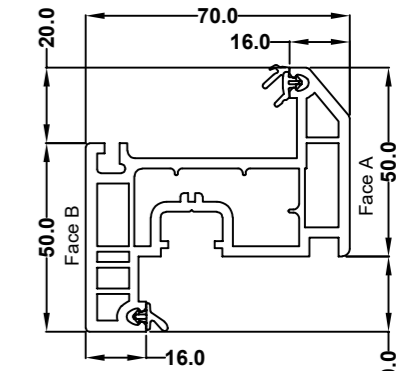

69mm Z Transom/Mullion 70C  
546095 White  
576275 Foiled

75mm Casement Sash 70C  
546855 White  
586855 Foiled

63mm Flush Casement Sash  
546015 White  
586015 Foiled

82mm T Transom/Mullion 70C  
546475 White  
576026 Foiled

82mm Z Transom/Mullion 70C  
546465 White  
576046 Foiled

70mm TBT Sash 70C  
546776 White  
576776 Foiled

105.5mm Open Out Door Sash 70C  
546635 White  
576635 Foiled

105.5mm Open In Door Sash 70C  
546625 White  
576625 Foiled

28mm Flat Bead  
546132 White  
576132 Foiled

28mm Ovlo Bead  
546572 White  
576572 Foiled

28mm Flush Sash Ovlo Bead  
559600 White  
589600 Foiled

28mm Flush Sash Square Bead  
559605 White  
589605 Foiled