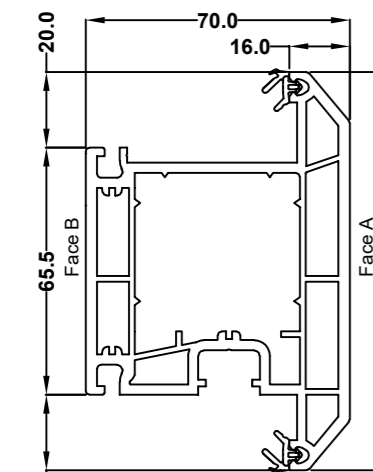

69mm Z Transom/Mullion 70C  
546095 White  
576275 Foiled

75mm Casement Sash 70C  
546855 White  
586855 Foiled

63mm Flush Casement Sash  
546015 White  
586015 Foiled

82mm T Transom/Mullion 70C  
546475 White  
576026 Foiled

82mm Z Transom/Mullion 70C  
546465 White  
576046 Foiled

70mm TBT Sash 70C  
546776 White  
576776 Foiled

105.5mm Open Out Door Sash 70C  
546635 White  
576635 Foiled

105.5mm Open In Door Sash 70C  
546625 White  
576625 Foiled

28mm Flat Bead  
546132 White  
576132 Foiled

28mm Ovlo Bead  
546572 White  
576572 Foiled

28mm Flush Sash Ovlo Bead  
559600 White  
589600 Foiled

28mm Flush Sash Square Bead  
559605 White  
589605 Foiled