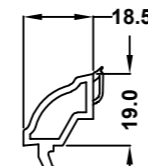

82mm Z Transom/Mullion 70C  
546465 White  
576046 Foiled

70mm TBT Sash 70C  
546776 White  
576776 Foiled

105.5mm Open Out Door Sash 70C  
546635 White  
576635 Foiled

105.5mm Open In Door Sash 70C  
546625 White  
576625 Foiled

28mm Flat Bead  
546132 White  
576132 Foiled

28mm Ovlo Bead  
546572 White  
576572 Foiled

28mm Flush Sash Ovlo Bead  
559600 White  
589600 Foiled

28mm Flush Sash Square Bead  
559605 White  
589605 Foiled