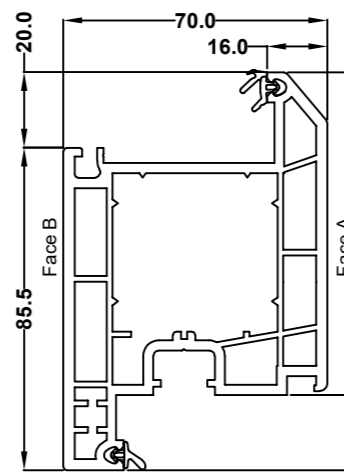

69mm Z Transom/Mullion 70C  
546095 White  
576275 Foiled

75mm Casement Sash 70C  
546855 White  
586855 Foiled

63mm Flush Casement Sash  
546015 White  
586015 Foiled

82mm T Transom/Mullion 70C  
546475 White  
576026 Foiled

82mm Z Transom/Mullion 70C  
546465 White  
576046 Foiled

70mm TBT Sash 70C  
546776 White  
576776 Foiled

105.5mm Open Out Door Sash 70C  
546635 White  
576635 Foiled

105.5mm Open In Door Sash 70C  
546625 White  
576625 Foiled

28mm Flat Bead  
546132 White  
576132 Foiled

28mm Ovlo Bead  
546572 White  
576572 Foiled

28mm Flush Sash Ovlo Bead  
559600 White  
589600 Foiled

28mm Flush Sash Square Bead  
559605 White  
589605 Foiled