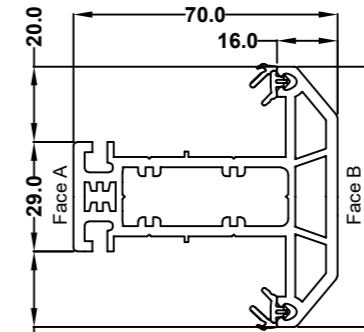

69mm T Transom/Mullion 70C
546085 White
576265 Foiled