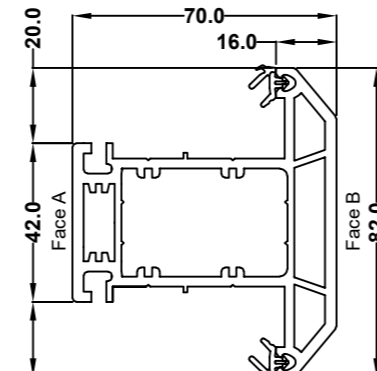

52mm Outer Frame 70C  
546815 White  
586815 Foiled

62mm Outer Frame 70C  
546825 White  
586825 Foiled

72mm Outer Frame 70C  
546835 White  
586835 Foiled

69mm T Transom/Mullion 70C  
546085 White  
576265 Foiled

69mm Z Transom/Mullion 70C  
546095 White  
576275 Foiled

75mm Casement Sash 70C  
546855 White  
586855 Foiled

63mm Flush Casement Sash  
546015 White  
586015 Foiled

82mm T Transom/Mullion 70C  
546475 White  
576026 Foiled

28mm Flat Bead  
546132 White  
576132 Foiled

28mm Ovlo Bead  
546572 White  
576572 Foiled

28mm Flush Sash Ovlo Bead  
559600 White  
589600 Foiled

28mm Flush Sash Square Bead  
559605 White  
589605 Foiled

36mm Flush Sash Square Bead  
637533 White only

36mm Flat Bead  
560590 White  
596910 Foiled

36mm Ovlo Bead  
503720 White  
573720 Foiled

44mm Ovlo Bead  
546860 White  
586865 Foiled

Chamfered Astragal Bar  
559251 White  
589251 Foiled