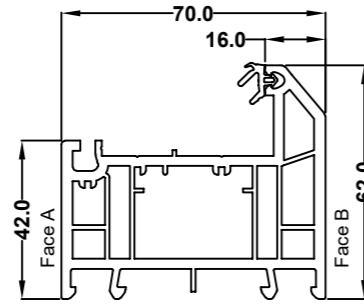

62mm Outer Frame 70C
546825 White
586825 Foiled