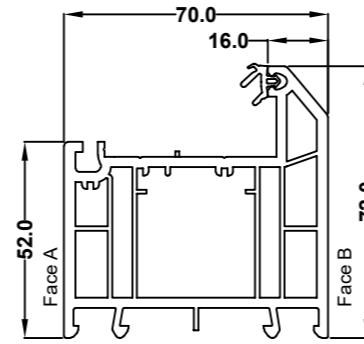

72mm Outer Frame 70C
546835 White
586835 Foiled