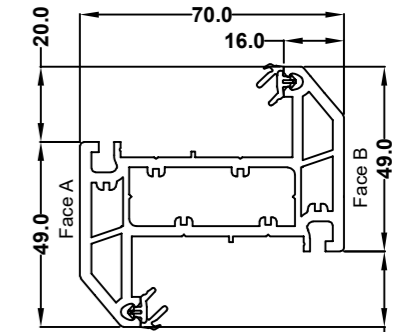

52mm Outer Frame 70C  
546815 White  
586815 Foiled

62mm Outer Frame 70C  
546825 White  
586825 Foiled

72mm Outer Frame 70C  
546835 White  
586835 Foiled

69mm T Transom/Mullion 70C  
546085 White  
576265 Foiled

69mm Z Transom/Mullion 70C  
546095 White  
576275 Foiled

75mm Casement Sash 70C  
546855 White  
586855 Foiled

63mm Flush Casement Sash  
546015 White  
586015 Foiled

82mm T Transom/Mullion 70C  
546475 White  
576026 Foiled

82mm Z Transom/Mullion 70C  
546465 White  
576046 Foiled

70mm TBT Sash 70C  
546776 White  
576776 Foiled

105.5mm Open Out Door Sash 70C  
546635 White  
576635 Foiled

105.5mm Open In Door Sash 70C  
546625 White  
576625 Foiled

28mm Flat Bead  
546132 White  
576132 Foiled

28mm Ovlo Bead  
546572 White  
576572 Foiled

28mm Flush Sash Ovlo Bead  
559600 White  
589600 Foiled

28mm Flush Sash Square Bead  
559605 White  
589605 Foiled