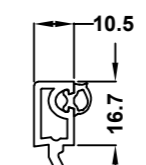

70mm TBT Sash 70S
546695 White
576695 Foiled

105.5mm Open Out Door Sash 70S
546725 White
576725 Foiled

105.5mm Open In Door Sash 70S
546715 White
576715 Foiled

28mm Ovlo Bead
546572 White
576572 Foiled

28mm Flush Sash Ovlo Bead
559600 White
589600 Foiled

28mm Flush Sash Square Bead
559605 White
589605 Foiled

36mm Flush Sash Square Bead
637533 White only

36mm Ovlo Bead
503720 White
573720 Foiled

44mm Ovlo Bead
546860 White
586865 Foiled

Sculptured Astragal Bar
559261 White
589261 Foiled