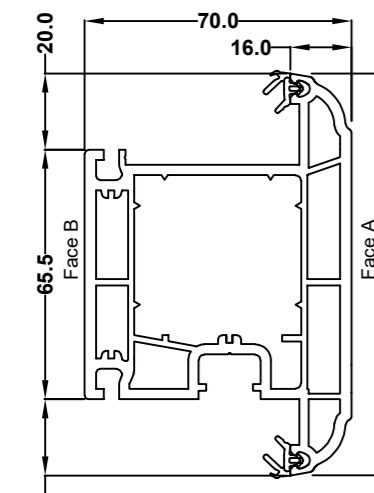

75mm Casement Sash 70S
546455 White
586455 Foiled

63mm Flush Casement Sash
546015 White
586015 Foiled

82mm T Transom/Mullion 70S
546745 White
576745 Foiled

82mm Z Transom/Mullion 70S
546755 White
576755 Foiled

70mm TBT Sash 70S
546695 White
576695 Foiled

105.5mm Open Out Door Sash 70S
546725 White
576725 Foiled

105.5mm Open In Door Sash 70S
546715 White
576715 Foiled

28mm Ovlo Bead
546572 White
576572 Foiled

28mm Flush Sash Ovlo Bead
559600 White
589600 Foiled

28mm Flush Sash Square Bead
559605 White
589605 Foiled

36mm Flush Sash Square Bead
637533 White only

36mm Ovlo Bead
503720 White
573720 Foiled

44mm Ovlo Bead
546860 White
586865 Foiled

Sculptured Astragal Bar
559261 White
589261 Foiled