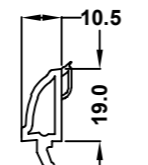

70mm TBT Sash 70S
546695 White
576695 Foiled

105.5mm Open Out Door Sash 70S
546725 White
576725 Foiled

105.5mm Open In Door Sash 70S
546715 White
576715 Foiled

28mm Ovlo Bead
546572 White
576572 Foiled

28mm Flush Sash Ovlo Bead
559600 White
589600 Foiled

28mm Flush Sash Square Bead
559605 White
589605 Foiled

36mm Flush Sash Square Bead
637533 White only

36mm Ovlo Bead
503720 White
573720 Foiled

44mm Ovlo Bead
546860 White
586865 Foiled

Sculptured Astragal Bar
559261 White
589261 Foiled