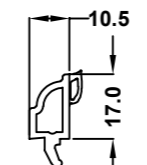

70mm TBT Sash 70S
546695 White
576695 Foiled

105.5mm Open Out Door Sash 70S
546725 White
576725 Foiled

105.5mm Open In Door Sash 70S
546715 White
576715 Foiled

28mm Ovlo Bead
546572 White
576572 Foiled

28mm Flush Sash Ovlo Bead
559600 White
589600 Foiled

28mm Flush Sash Square Bead
559605 White
589605 Foiled

36mm Flush Sash Square Bead
637533 White only

36mm Ovlo Bead
503720 White
573720 Foiled

44mm Ovlo Bead
546860 White
586865 Foiled

Sculptured Astragal Bar
559261 White
589261 Foiled