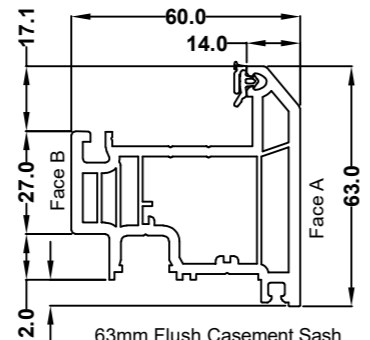

52mm Outer Frame 70S
546415 White
586415 Foiled

62mm Outer Frame 70S
546425 White
586425 Foiled

72mm Outer Frame 70S
546435 White
586435 Foiled

69mm T Transom/Mullion 70S
546665 White
576665 Foiled

69mm Z Transom/Mullion 70S
546675 White
576675 Foiled

75mm Casement Sash 70S
546455 White
586455 Foiled

63mm Flush Casement Sash
546015 White
586015 Foiled

82mm T Transom/Mullion 70S
546745 White
576745 Foiled

82mm Z Transom/Mullion 70S
546755 White
576755 Foiled

70mm TBT Sash 70S
546695 White
576695 Foiled

105.5mm Open Out Door Sash 70S
546725 White
576725 Foiled

105.5mm Open In Door Sash 70S
546715 White
576715 Foiled

28mm Ovlo Bead
546572 White
576572 Foiled

28mm Flush Sash Ovlo Bead
559600 White
589600 Foiled

28mm Flush Sash Square Bead
559605 White
589605 Foiled

36mm Flush Sash Square Bead
637533 White only

36mm Ovlo Bead
503720 White
573720 Foiled

44mm Ovlo Bead
546860 White
586865 Foiled

Sculptured Astragal Bar
559261 White
589261 Foiled