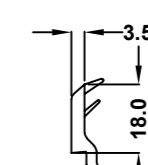

70mm TBT Sash 70S
546695 White
576695 Foiled

105.5mm Open Out Door Sash 70S
546725 White
576725 Foiled

105.5mm Open In Door Sash 70S
546715 White
576715 Foiled

28mm Ovlo Bead
546572 White
576572 Foiled

28mm Flush Sash Ovlo Bead
559600 White
589600 Foiled

28mm Flush Sash Square Bead
559605 White
589605 Foiled

36mm Flush Sash Square Bead
637533 White only

36mm Ovlo Bead
503720 White
573720 Foiled

44mm Ovlo Bead
546860 White
586865 Foiled

Sculptured Astragal Bar
559261 White
589261 Foiled