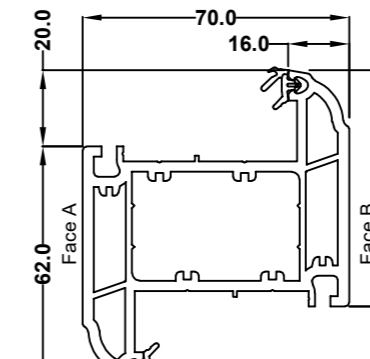

52mm Outer Frame 70S
546415 White
586415 Foiled

62mm Outer Frame 70S
546425 White
586425 Foiled

72mm Outer Frame 70S
546435 White
586435 Foiled

69mm T Transom/Mullion 70S
546665 White
576665 Foiled

69mm Z Transom/Mullion 70S
546675 White
576675 Foiled

75mm Casement Sash 70S
546455 White
586455 Foiled

63mm Flush Casement Sash
546015 White
586015 Foiled

82mm T Transom/Mullion 70S
546745 White
576745 Foiled

82mm Z Transom/Mullion 70S
546755 White
576755 Foiled

70mm TBT Sash 70S
546695 White
576695 Foiled

105.5mm Open Out Door Sash 70S
546725 White
576725 Foiled

105.5mm Open In Door Sash 70S
546715 White
576715 Foiled

28mm Ovlo Bead
546572 White
576572 Foiled

28mm Flush Sash Ovlo Bead
559600 White
589600 Foiled

28mm Flush Sash Square Bead
559605 White
589605 Foiled

36mm Flush Sash Square Bead
637533 White only

36mm Ovlo Bead
503720 White
573720 Foiled

44mm Ovlo Bead
546860 White
586865 Foiled

Sculptured Astragal Bar
559261 White
589261 Foiled