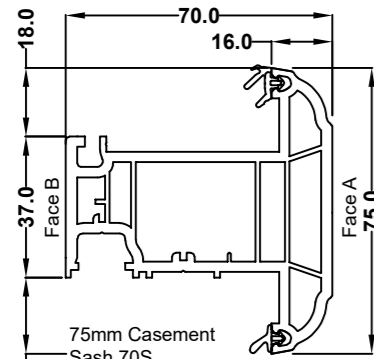

52mm Outer Frame 70S
546415 White
586415 Foiled

62mm Outer Frame 70S
546425 White
586425 Foiled

72mm Outer Frame 70S
546435 White
586435 Foiled

69mm T Transom/Mullion 70S
546665 White
576665 Foiled

69mm Z Transom/Mullion 70S
546675 White
576675 Foiled

75mm Casement Sash 70S
546455 White
586455 Foiled

63mm Flush Casement Sash
546015 White
586015 Foiled

82mm T Transom/Mullion 70S
546745 White
576745 Foiled

82mm Z Transom/Mullion 70S
546755 White
576755 Foiled

70mm TBT Sash 70S
546695 White
576695 Foiled

105.5mm Open Out Door Sash 70S
546725 White
576725 Foiled

105.5mm Open In Door Sash 70S
546715 White
576715 Foiled

28mm Ovlo Bead
546572 White
576572 Foiled

28mm Flush Sash Ovlo Bead
559600 White
589600 Foiled

28mm Flush Sash Square Bead
559605 White
589605 Foiled

36mm Flush Sash Square Bead
637533 White only

36mm Ovlo Bead
503720 White
573720 Foiled

44mm Ovlo Bead
546860 White
586865 Foiled

Sculptured Astragal Bar
559261 White
589261 Foiled