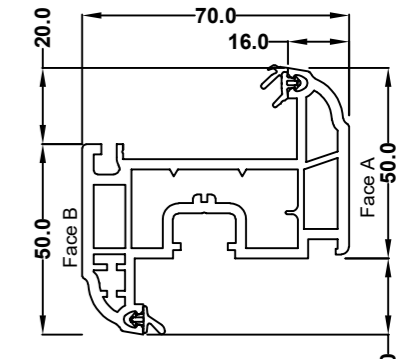

75mm Casement Sash 70S
546455 White
586455 Foiled

63mm Flush Casement Sash
546015 White
586015 Foiled

82mm T Transom/Mullion 70S
546745 White
576745 Foiled

82mm Z Transom/Mullion 70S
546755 White
576755 Foiled

70mm TBT Sash 70S
546695 White
576695 Foiled

105.5mm Open Out Door Sash 70S
546725 White
576725 Foiled

105.5mm Open In Door Sash 70S
546715 White
576715 Foiled

28mm Ovlo Bead
546572 White
576572 Foiled

28mm Flush Sash Ovlo Bead
559600 White
589600 Foiled

28mm Flush Sash Square Bead
559605 White
589605 Foiled

36mm Flush Sash Square Bead
637533 White only

36mm Ovlo Bead
503720 White
573720 Foiled

44mm Ovlo Bead
546860 White
586865 Foiled

Sculptured Astragal Bar
559261 White
589261 Foiled