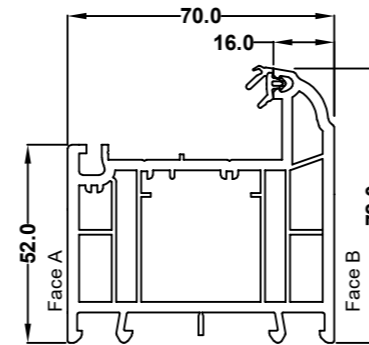

72mm Outer Frame 70S
546435 White
586435 Foiled