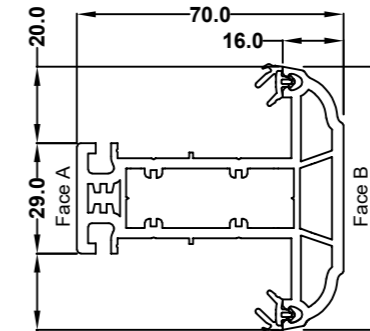

52mm Outer Frame 70S
546415 White
586415 Foiled

62mm Outer Frame 70S
546425 White
586425 Foiled

72mm Outer Frame 70S
546435 White
586435 Foiled

69mm T Transom/Mullion 70S
546665 White
576665 Foiled

69mm Z Transom/Mullion 70S
546675 White
576675 Foiled

75mm Casement Sash 70S
546455 White
586455 Foiled

63mm Flush Casement Sash
546015 White
586015 Foiled

82mm T Transom/Mullion 70S
546745 White
576745 Foiled

82mm Z Transom/Mullion 70S
546755 White
576755 Foiled

70mm TBT Sash 70S
546695 White
576695 Foiled

105.5mm Open Out Door Sash 70S
546725 White
576725 Foiled

105.5mm Open In Door Sash 70S
546715 White
576715 Foiled

28mm Ovlo Bead
546572 White
576572 Foiled

28mm Flush Sash Ovlo Bead
559600 White
589600 Foiled

28mm Flush Sash Square Bead
559605 White
589605 Foiled

36mm Flush Sash Square Bead
637533 White only

36mm Ovlo Bead
503720 White
573720 Foiled

44mm Ovlo Bead
546860 White
586865 Foiled

Sculptured Astragal Bar
559261 White
589261 Foiled