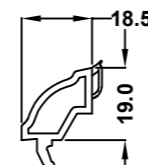

75mm Casement Sash 70S
546455 White
586455 Foiled

63mm Flush Casement Sash
546015 White
586015 Foiled

82mm T Transom/Mullion 70S
546745 White
576745 Foiled

82mm Z Transom/Mullion 70S
546755 White
576755 Foiled

70mm TBT Sash 70S
546695 White
576695 Foiled

105.5mm Open Out Door Sash 70S
546725 White
576725 Foiled

105.5mm Open In Door Sash 70S
546715 White
576715 Foiled

28mm Ovlo Bead
546572 White
576572 Foiled

28mm Flush Sash Ovlo Bead
559600 White
589600 Foiled