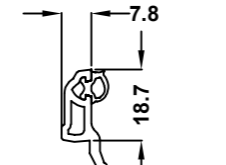

70mm TBT Sash 70S
546695 White
576695 Foiled

105.5mm Open Out Door Sash 70S
546725 White
576725 Foiled

105.5mm Open In Door Sash 70S
546715 White
576715 Foiled

28mm Ovlo Bead
546572 White
576572 Foiled

28mm Flush Sash Ovlo Bead
559600 White
589600 Foiled

28mm Flush Sash Square Bead
559605 White
589605 Foiled

36mm Flush Sash Square Bead
637533 White only

36mm Ovlo Bead
503720 White
573720 Foiled

44mm Ovlo Bead
546860 White
586865 Foiled

Sculptured Astragal Bar
559261 White
589261 Foiled