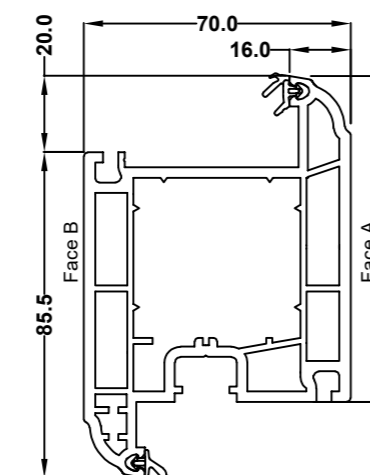

75mm Casement Sash 70S
546455 White
586455 Foiled

63mm Flush Casement Sash
546015 White
586015 Foiled

82mm T Transom/Mullion 70S
546745 White
576745 Foiled

82mm Z Transom/Mullion 70S
546755 White
576755 Foiled

70mm TBT Sash 70S
546695 White
576695 Foiled

105.5mm Open Out Door Sash 70S
546725 White
576725 Foiled

105.5mm Open In Door Sash 70S
546715 White
576715 Foiled

28mm Ovlo Bead
546572 White
576572 Foiled

28mm Flush Sash Ovlo Bead
559600 White
589600 Foiled

28mm Flush Sash Square Bead
559605 White
589605 Foiled

36mm Flush Sash Square Bead
637533 White only

36mm Ovlo Bead
503720 White
573720 Foiled

44mm Ovlo Bead
546860 White
586865 Foiled

Sculptured Astragal Bar
559261 White
589261 Foiled