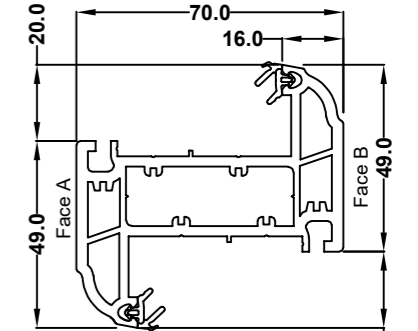

52mm Outer Frame 70S
546415 White
586415 Foiled

62mm Outer Frame 70S
546425 White
586425 Foiled

72mm Outer Frame 70S
546435 White
586435 Foiled

69mm T Transom/Mullion 70S
546665 White
576665 Foiled

69mm Z Transom/Mullion 70S
546675 White
576675 Foiled

75mm Casement Sash 70S
546455 White
586455 Foiled

63mm Flush Casement Sash
546015 White
586015 Foiled

82mm T Transom/Mullion 70S
546745 White
576745 Foiled

82mm Z Transom/Mullion 70S
546755 White
576755 Foiled

70mm TBT Sash 70S
546695 White
576695 Foiled

105.5mm Open Out Door Sash 70S
546725 White
576725 Foiled

105.5mm Open In Door Sash 70S
546715 White
576715 Foiled

28mm Ovlo Bead
546572 White
576572 Foiled

28mm Flush Sash Ovlo Bead
559600 White
589600 Foiled

28mm Flush Sash Square Bead
559605 White
589605 Foiled

36mm Flush Sash Square Bead
637533 White only

36mm Ovlo Bead
503720 White
573720 Foiled

44mm Ovlo Bead
546860 White
586865 Foiled

Sculptured Astragal Bar
559261 White
589261 Foiled