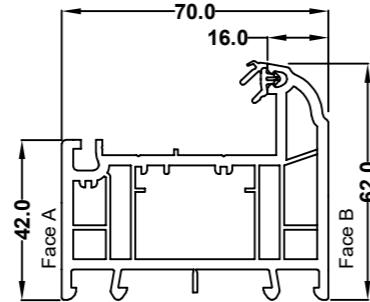

62mm Outer Frame 70S
546425 White
586425 Foiled