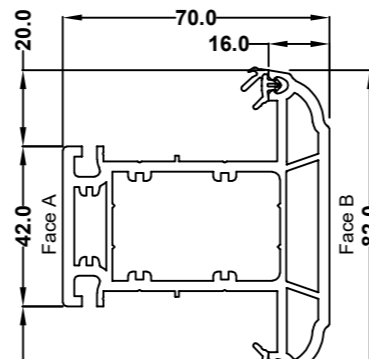

52mm Outer Frame 70S
546415 White
586415 Foiled

62mm Outer Frame 70S
546425 White
586425 Foiled

72mm Outer Frame 70S
546435 White
586435 Foiled

69mm T Transom/Mullion 70S
546665 White
576665 Foiled

69mm Z Transom/Mullion 70S
546675 White
576675 Foiled

75mm Casement Sash 70S
546455 White
586455 Foiled

63mm Flush Casement Sash
546015 White
586015 Foiled

82mm T Transom/Mullion 70S
546745 White
576745 Foiled

82mm Z Transom/Mullion 70S
546755 White
576755 Foiled

70mm TBT Sash 70S
546695 White
576695 Foiled

105.5mm Open Out Door Sash 70S
546725 White
576725 Foiled

105.5mm Open In Door Sash 70S
546715 White
576715 Foiled

28mm Ovlo Bead
546572 White
576572 Foiled

28mm Flush Sash Ovlo Bead
559600 White
589600 Foiled

28mm Flush Sash Square Bead
559605 White
589605 Foiled

36mm Flush Sash Square Bead
637533 White only

36mm Ovlo Bead
503720 White
573720 Foiled

44mm Ovlo Bead
546860 White
586865 Foiled

Sculptured Astragal Bar
559261 White
589261 Foiled