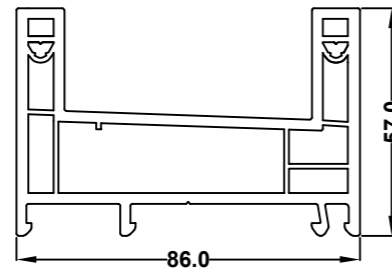

Door Sash
500563 White
585453 Foiled

Door Frame
500433 White
585433 Foiled

Triple Track Door Frame
500386 White
585386 Foiled

40mm Frame Extension
533005 White
563005 Foiled

Interlock
500463 White
585463 Foiled

Aluminium Tread Plate
318011

Rebate Infill Cover
318013 White & Foiled

3/4 Pane Seal
557035 White & Foiled

Rebate Infill Clip
318012 (100mm Pieces)

Triple Track Rebate Infill Clip
319299 (100mm Pieces)

Security Interlock (PAS24)
318224

52 x 43 x 49 x 2mm Sash
Reinforcement
318017

55 x 15 x 2mm Outer Frame
Reinforcement
318016

Aluminium Mechanical Joint
Section
318014

Running Strip
234745

Sash Spacer
247076 (100mm Pieces)

Groove Cover
558440 White
588010 Foiled