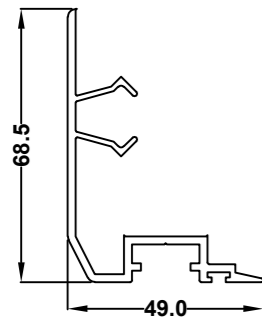

Door Sash
500563 White
585453 Foiled

Door Frame
500433 White
585433 Foiled

Triple Track Door Frame
500386 White
585386 Foiled

40mm Frame Extension
533005 White
563005 Foiled

Interlock
500463 White
585463 Foiled

Aluminium Tread Plate
318011

Rebate Infill Cover
318013 White & Foiled

3/4 Pane Seal
557035 White & Foiled

Rebate Infill Clip
318012 (100mm Pieces)

Triple Track Rebate Infill Clip
319299 (100mm Pieces)

Security Interlock (PAS24)
318224

52 x 43 x 49 x 2mm Sash
Reinforcement
318017

55 x 15 x 2mm Outer Frame
Reinforcement
318016

Aluminium Mechanical Joint
Section
318014

Running Strip
234745

Sash Spacer
247076 (100mm Pieces)

Groove Cover
558440 White
588010 Foiled