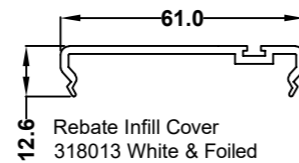

Door Sash
500563 White
585453 Foiled

Door Frame
500433 White
585433 Foiled

Triple Track Door Frame
500386 White
585386 Foiled

40mm Frame Extension
533005 White
563005 Foiled

Interlock
500463 White
585463 Foiled

Aluminium Tread Plate
318011

Rebate Infill Cover
318013 White & Foiled

3/4 Pane Seal
557035 White & Foiled

Rebate Infill Clip
318012 (100mm Pieces)

Triple Track Rebate Infill Clip
319299 (100mm Pieces)

Security Interlock (PAS24)
318224

52 x 43 x 49 x 2mm Sash
Reinforcement
318017

55 x 15 x 2mm Outer Frame
Reinforcement
318016

Aluminium Mechanical Joint
Section
318014

Running Strip
234745

Sash Spacer
247076 (100mm Pieces)

Groove Cover
558440 White
588010 Foiled