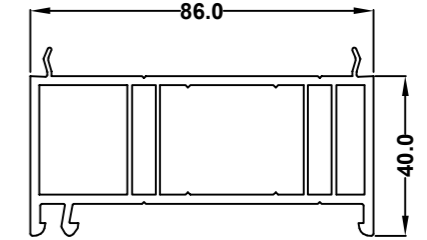

Door Sash
500563 White
585453 Foiled

Door Frame
500433 White
585433 Foiled

Triple Track Door Frame
500386 White
585386 Foiled

40mm Frame Extension
533005 White
563005 Foiled

Interlock
500463 White
585463 Foiled

Aluminium Tread Plate
318011

Rebate Infill Cover
318013 White & Foiled

3/4 Pane Seal
557035 White & Foiled

Rebate Infill Clip
318012 (100mm Pieces)

Triple Track Rebate Infill Clip
319299 (100mm Pieces)

Security Interlock (PAS24)
318224

52 x 43 x 49 x 2mm Sash
Reinforcement
318017

55 x 15 x 2mm Outer Frame
Reinforcement
318016

Aluminium Mechanical Joint
Section
318014

Running Strip
234745

Sash Spacer
247076 (100mm Pieces)

Groove Cover
558440 White
588010 Foiled