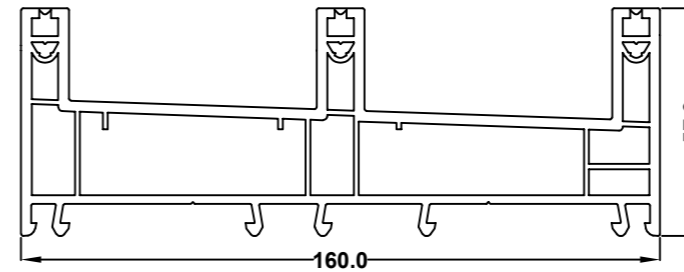

Door Sash
500563 White
585453 Foiled

Door Frame
500433 White
585433 Foiled

Triple Track Door Frame
500386 White
585386 Foiled

40mm Frame Extension
533005 White
563005 Foiled

Interlock
500463 White
585463 Foiled

Aluminium Tread Plate
318011

Rebate Infill Cover
318013 White & Foiled

3/4 Pane Seal
557035 White & Foiled

Rebate Infill Clip
318012 (100mm Pieces)

Triple Track Rebate Infill Clip
319299 (100mm Pieces)

Security Interlock (PAS24)
318224

52 x 43 x 49 x 2mm Sash
Reinforcement
318017

55 x 15 x 2mm Outer Frame
Reinforcement
318016

Aluminium Mechanical Joint
Section
318014

Running Strip
234745

Sash Spacer
247076 (100mm Pieces)

Groove Cover
558440 White
588010 Foiled