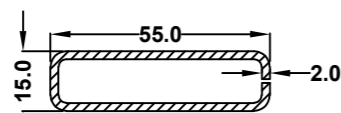

Aluminium Tread Plate
318011

Rebate Infill Cover
318013 White & Foiled

3/4 Pane Seal
557035 White & Foiled

Rebate Infill Clip
318012 (100mm Pieces)

Triple Track Rebate Infill Clip
319299 (100mm Pieces)

Security Interlock (PAS24)
318224

52 x 43 x 49 x 2mm Sash
Reinforcement
318017

55 x 15 x 2mm Outer Frame
Reinforcement
318016

Aluminium Mechanical Joint
Section
318014

Running Strip
234745

Sash Spacer
247076 (100mm Pieces)

Groove Cover
558440 White
588010 Foiled