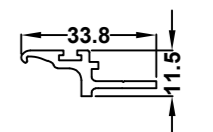

Aluminium Tread Plate
318011

Rebate Infill Cover
318013 White & Foiled

3/4 Pane Seal
557035 White & Foiled

Rebate Infill Clip
318012 (100mm Pieces)

Triple Track Rebate Infill Clip
319299 (100mm Pieces)

Security Interlock (PAS24)
318224

52 x 43 x 49 x 2mm Sash
Reinforcement
318017

55 x 15 x 2mm Outer Frame
Reinforcement
318016

Aluminium Mechanical Joint
Section
318014

Running Strip
234745

Sash Spacer
247076 (100mm Pieces)

Groove Cover
558440 White
588010 Foiled