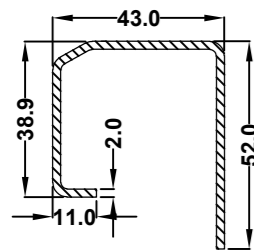

Aluminium Tread Plate
318011

Rebate Infill Cover
318013 White & Foiled

3/4 Pane Seal
557035 White & Foiled

Rebate Infill Clip
318012 (100mm Pieces)

Triple Track Rebate Infill Clip
319299 (100mm Pieces)

Security Interlock (PAS24)
318224

52 x 43 x 49 x 2mm Sash
Reinforcement
318017

55 x 15 x 2mm Outer Frame
Reinforcement
318016

Aluminium Mechanical Joint
Section
318014

Running Strip
234745

Sash Spacer
247076 (100mm Pieces)

Groove Cover
558440 White
588010 Foiled