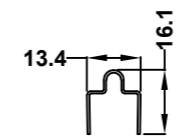

Aluminium Tread Plate
318011

Rebate Infill Cover
318013 White & Foiled

3/4 Pane Seal
557035 White & Foiled

Rebate Infill Clip
318012 (100mm Pieces)

Triple Track Rebate Infill Clip
319299 (100mm Pieces)

Security Interlock (PAS24)
318224

52 x 43 x 49 x 2mm Sash
Reinforcement
318017

55 x 15 x 2mm Outer Frame
Reinforcement
318016

Aluminium Mechanical Joint
Section
318014

Running Strip
234745

Sash Spacer
247076 (100mm Pieces)

Groove Cover
558440 White
588010 Foiled