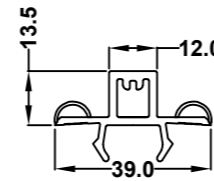

Door Sash
500563 White
585453 Foiled

Door Frame
500433 White
585433 Foiled

Triple Track Door Frame
500386 White
585386 Foiled

40mm Frame Extension
533005 White
563005 Foiled

Interlock
500463 White
585463 Foiled

Aluminium Tread Plate
318011

Rebate Infill Cover
318013 White & Foiled

3/4 Pane Seal
557035 White & Foiled

Rebate Infill Clip
318012 (100mm Pieces)

Triple Track Rebate Infill Clip
319299 (100mm Pieces)

Security Interlock (PAS24)
318224

52 x 43 x 49 x 2mm Sash
Reinforcement
318017

55 x 15 x 2mm Outer Frame
Reinforcement
318016

Aluminium Mechanical Joint
Section
318014

Running Strip
234745

Sash Spacer
247076 (100mm Pieces)

Groove Cover
558440 White
588010 Foiled