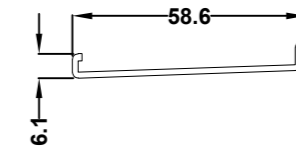

Aluminium Tread Plate
318011

Rebate Infill Cover
318013 White & Foiled

3/4 Pane Seal
557035 White & Foiled

Rebate Infill Clip
318012 (100mm Pieces)

Triple Track Rebate Infill Clip
319299 (100mm Pieces)

Security Interlock (PAS24)
318224

52 x 43 x 49 x 2mm Sash
Reinforcement
318017

55 x 15 x 2mm Outer Frame
Reinforcement
318016

Aluminium Mechanical Joint
Section
318014

Running Strip
234745

Sash Spacer
247076 (100mm Pieces)

Groove Cover
558440 White
588010 Foiled