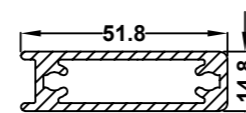

Aluminium Tread Plate
318011

Rebate Infill Cover
318013 White & Foiled

3/4 Pane Seal
557035 White & Foiled

Rebate Infill Clip
318012 (100mm Pieces)

Triple Track Rebate Infill Clip
319299 (100mm Pieces)

Security Interlock (PAS24)
318224

52 x 43 x 49 x 2mm Sash
Reinforcement
318017

55 x 15 x 2mm Outer Frame
Reinforcement
318016

Aluminium Mechanical Joint
Section
318014

Running Strip
234745

Sash Spacer
247076 (100mm Pieces)

Groove Cover
558440 White
588010 Foiled