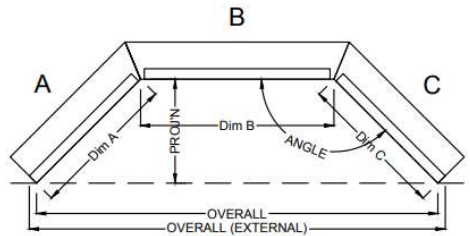

Example drawing shown above Sketch internal dimensions and angles above.

Please show internal facet dimensions, but viewed from outside. Show specific frame heights & splits or equal split. Indicate cills, add ons and if jack posts are required.		Cill	Hinge	Add ons 15, 25 & 50mm	Product Size	Additional information
			Trickle vent			
Frame Facet A		None	standard egress restricted	T	HEIGHT	
		85				
		150	2500 4000 5000	L	WIDTH	
		180				
225	Concealed Face Drain	R				
Frame Facet B		None	standard egress restricted	T	HEIGHT	
		85				
		150	2500 4000 5000	L	WIDTH	
		180				
225	Concealed Face Drain	R				