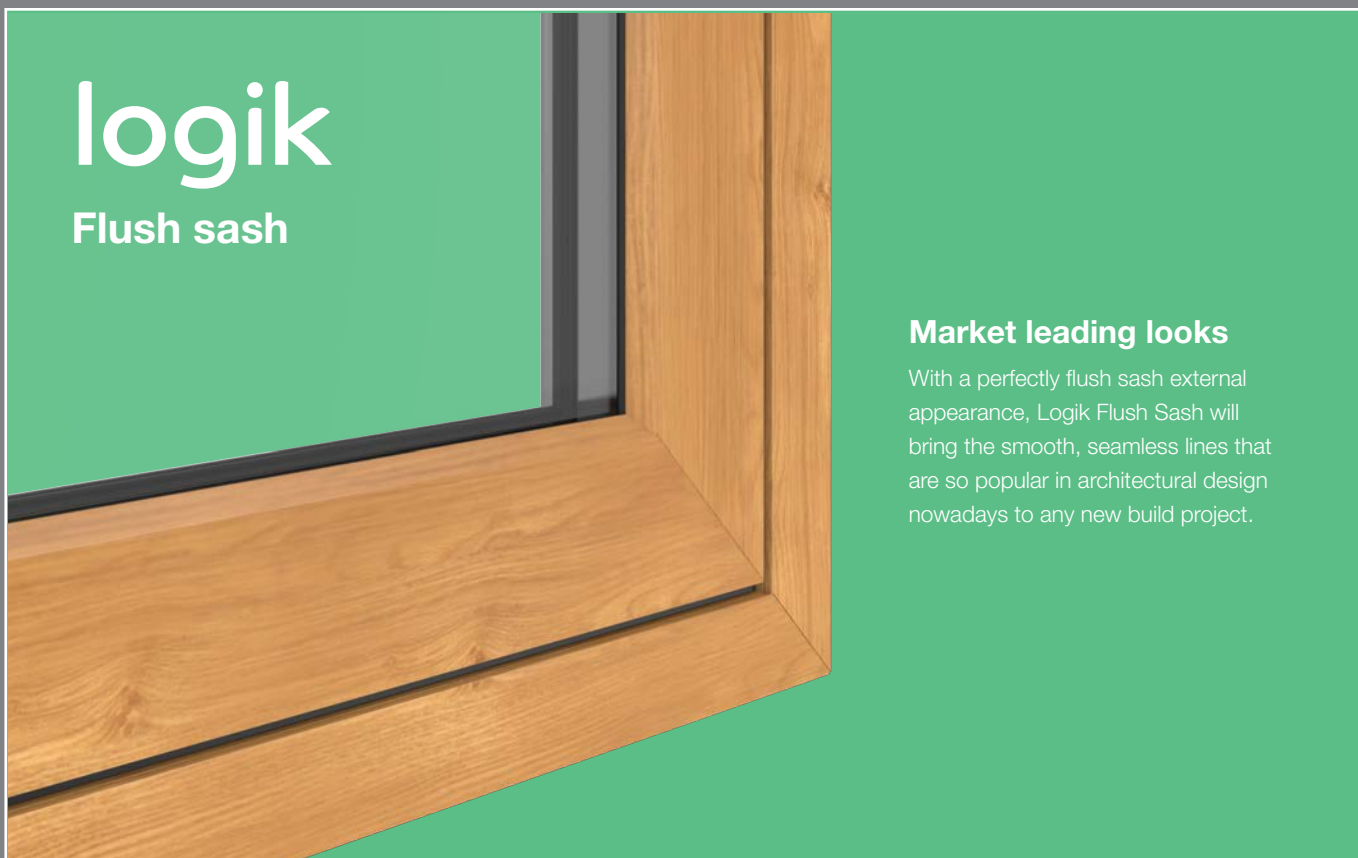

3 SASH STYLES IN 1 SYSTEM