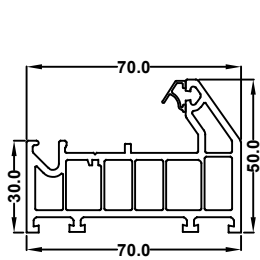

Chamfered Window & Door System

EWS 7001
50mm Door low threshold

EWS 7020
55mm Standard window outer frame

EWS 7006
75mm Large window / standard door frame

EWS 7015
Flush Sash

EWS7005
Chamfered Sash T

EWS 7008
Internally glazed sash

EWS 7007
Tilt & turn sash

EWS 7002
Small transom internal glazed

EWS 7022
Large transom internal glazed

EWS 7003
Small transom for sash

EWS7023
Large transom for sash

EWS 7019
Door T sash

EWS 7018
Door Z sash