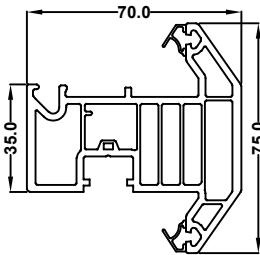

Chamfered Window & Door System

EWS 7001
50mm Door low threshold

EWS 7020
55mm Standard window outer frame

EWS 7006
75mm Large window / standard door frame

EWS 7015
Flush Sash

EWS7005
Chamfered Sash T

EWS 7008
Internally glazed sash

EWS 7007
Tilt & turn sash

EWS 7002
Small transom internal glazed

EWS 7022
Large transom internal glazed

EWS 7003
Small transom for sash

EWS7023
Large transom for sash

EWS 7019
Door T sash

EWS 7018
Door Z sash

EWS 7009
Door midrail

EWS7301
28mm Chamfered Bead

EWS7303
36mm Chamfered Bead

EWS7312
28mm Ovolo Bead

EWS7313
36mm Ovolo Bead