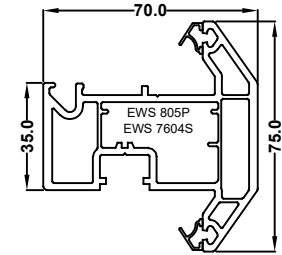

Chamfered Window & Door System

EWS 7001
50mm Door low threshold

EWS 7020
55mm Standard window outer frame

EWS 7006
75mm Large window / standard door frame

EWS 7015
Flush Sash

EWS7005
Chamfered Sash T

EWS 7008
Internally glazed sash

EWS 7007
Tilt & turn sash

EWS 7002
Small transom internal glazed

EWS 7022
Large transom internal glazed

EWS 7003
Small transom for sash

EWS7023
Large transom for sash

EWS 7019
Door T sash

EWS 7018
Door Z sash

EWS 7009
Door midrail

EWS7301
28mm Chamfered Bead

EWS7303
36mm Chamfered Bead

EWS7312
28mm Ovolo Bead

EWS7313
36mm Ovolo Bead