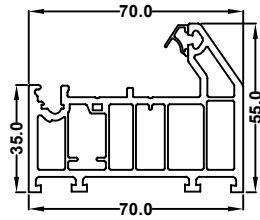

Chamfered Window & Door System

EWS 7001
50mm Door low threshold

EWS 7020
55mm Standard window outer frame

EWS 7006
75mm Large window / standard door frame

EWS 7015
Flush Sash

EWS7005
Chamfered Sash T

EWS 7008
Internally glazed sash

EWS 7007
Tilt & turn sash

EWS 7002
Small transom internal glazed

EWS 7022
Large transom internal glazed

EWS 7003
Small transom for sash

EWS7023
Large transom for sash

EWS 7019
Door T sash

EWS 7018
Door Z sash