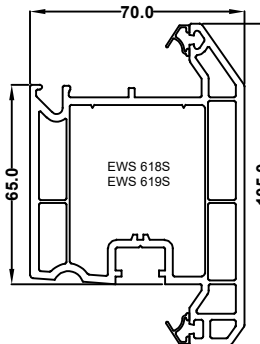

Chamfered Window & Door System

EWS 7001
50mm Door low threshold

EWS 7020
55mm Standard window outer frame

EWS 7006
75mm Large window / standard door frame

EWS 7015
Flush Sash

EWS7005
Chamfered Sash T

EWS 7008
Internally glazed sash

EWS 7007
Tilt & turn sash

EWS 7002
Small transom internal glazed

EWS 7022
Large transom internal glazed

EWS 7003
Small transom for sash

EWS7023
Large transom for sash

EWS 7019
Door T sash

EWS 7018
Door Z sash

EWS 7009
Door midrail

EWS7301
28mm Chamfered Bead

EWS7303
36mm Chamfered Bead

EWS7312
28mm Ovolo Bead

EWS7313
36mm Ovolo Bead