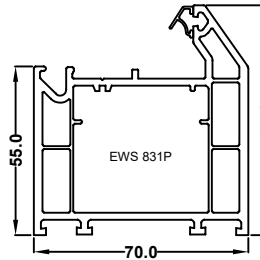

Chamfered Window & Door System

EWS 7001
50mm Door low threshold

EWS 7020
55mm Standard window outer frame

EWS 7006
75mm Large window / standard door frame

EWS 7015
Flush Sash

EWS7005
Chamfered Sash T

EWS 7008
Internally glazed sash

EWS 7007
Tilt & turn sash

EWS 7002
Small transom internal glazed

EWS 7022
Large transom internal glazed

EWS 7003
Small transom for sash

EWS7023
Large transom for sash

EWS 7019
Door T sash

EWS 7018
Door Z sash

EWS 7009
Door midrail

EWS7301
28mm Chamfered Bead

EWS7303
36mm Chamfered Bead

EWS7312
28mm Ovolo Bead

EWS7313
36mm Ovolo Bead