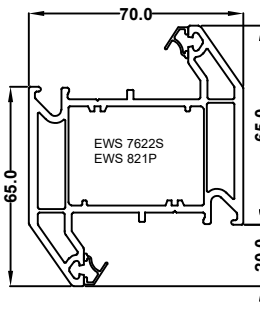

Chamfered Window & Door System

EWS 7001
50mm Door low threshold

EWS 7020
55mm Standard window outer frame

EWS 7006
75mm Large window / standard door frame

EWS 7015
Flush Sash

EWS7005
Chamfered Sash T

EWS 7008
Internally glazed sash

EWS 7007
Tilt & turn sash

EWS 7002
Small transom internal glazed

EWS 7022
Large transom internal glazed

EWS 7003
Small transom for sash

EWS7023
Large transom for sash

EWS 7019
Door T sash

EWS 7018
Door Z sash

EWS 7009
Door midrail

EWS7301
28mm Chamfered Bead

EWS7303
36mm Chamfered Bead

EWS7312
28mm Ovolo Bead

EWS7313
36mm Ovolo Bead