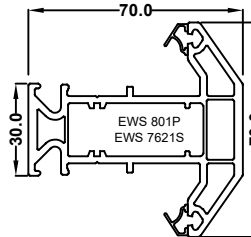

Chamfered Window & Door System

EWS 7001
50mm Door low threshold

EWS 7020
55mm Standard window outer frame

EWS 7006
75mm Large window / standard door frame

EWS 7015
Flush Sash

EWS7005
Chamfered Sash T

EWS 7008
Internally glazed sash

EWS 7007
Tilt & turn sash

EWS 7002
Small transom internal glazed

EWS 7022
Large transom internal glazed

EWS 7003
Small transom for sash

EWS7023
Large transom for sash

EWS 7019
Door T sash

EWS 7018
Door Z sash

EWS 7009
Door midrail

EWS7301
28mm Chamfered Bead

EWS7303
36mm Chamfered Bead

EWS7312
28mm Ovolo Bead

EWS7313
36mm Ovolo Bead