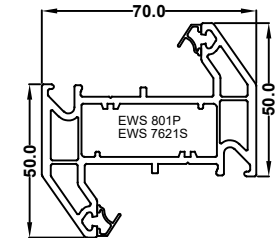

Chamfered Window & Door System

EWS 7001
50mm Door low threshold

EWS 7020
55mm Standard window outer frame

EWS 7006
75mm Large window / standard door frame

EWS 7015
Flush Sash

EWS7005
Chamfered Sash T

EWS 7008
Internally glazed sash

EWS 7007
Tilt & turn sash

EWS 7002
Small transom internal glazed

EWS 7022
Large transom internal glazed

EWS 7003
Small transom for sash

EWS7023
Large transom for sash

EWS 7019
Door T sash

EWS 7018
Door Z sash

EWS 7009
Door midrail

EWS7301
28mm Chamfered Bead

EWS7303
36mm Chamfered Bead

EWS7312
28mm Ovolo Bead

EWS7313
36mm Ovolo Bead