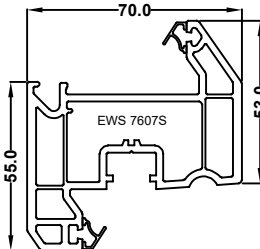

Chamfered Window & Door System

EWS 7001
50mm Door low threshold

EWS 7020
55mm Standard window outer frame

EWS 7006
75mm Large window / standard door frame

EWS 7015
Flush Sash

EWS7005
Chamfered Sash T

EWS 7008
Internally glazed sash

EWS 7007
Tilt & turn sash

EWS 7002
Small transom internal glazed

EWS 7022
Large transom internal glazed

EWS 7003
Small transom for sash

EWS7023
Large transom for sash

EWS 7019
Door T sash

EWS 7018
Door Z sash

EWS 7009
Door midrail

EWS7301
28mm Chamfered Bead

EWS7303
36mm Chamfered Bead

EWS7312
28mm Ovolo Bead

EWS7313
36mm Ovolo Bead