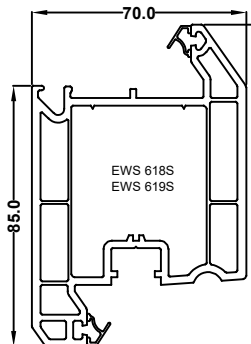

Chamfered Window & Door System

EWS 7001
50mm Door low threshold

EWS 7020
55mm Standard window outer frame

EWS 7006
75mm Large window / standard door frame

EWS 7015
Flush Sash

EWS7005
Chamfered Sash T

EWS 7008
Internally glazed sash

EWS 7007
Tilt & turn sash

EWS 7002
Small transom internal glazed

EWS 7022
Large transom internal glazed

EWS 7003
Small transom for sash

EWS7023
Large transom for sash

EWS 7019
Door T sash

EWS 7018
Door Z sash

EWS 7009
Door midrail

EWS7301
28mm Chamfered Bead

EWS7303
36mm Chamfered Bead

EWS7312
28mm Ovolo Bead

EWS7313
36mm Ovolo Bead