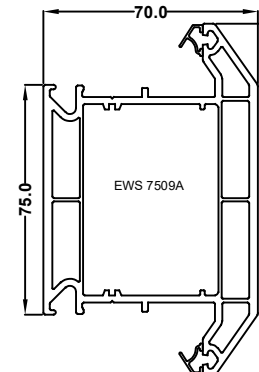

Chamfered Window & Door System

EWS 7001
50mm Door low threshold

EWS 7020
55mm Standard window outer frame

EWS 7006
75mm Large window / standard door frame

EWS 7015
Flush Sash

EWS7005
Chamfered Sash T

EWS 7008
Internally glazed sash

EWS 7007
Tilt & turn sash

EWS 7002
Small transom internal glazed

EWS 7022
Large transom internal glazed

EWS 7003
Small transom for sash

EWS7023
Large transom for sash

EWS 7019
Door T sash

EWS 7018
Door Z sash

EWS 7009
Door midrail

EWS7301
28mm Chamfered Bead

EWS7303
36mm Chamfered Bead

EWS7312
28mm Ovolo Bead

EWS7313
36mm Ovolo Bead