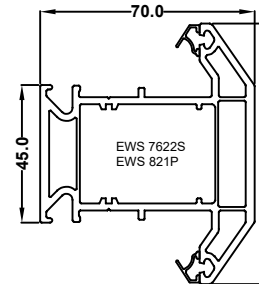

Chamfered Window & Door System

EWS 7001
50mm Door low threshold

EWS 7020
55mm Standard window outer frame

EWS 7006
75mm Large window / standard door frame

EWS 7015
Flush Sash

EWS7005
Chamfered Sash T

EWS 7008
Internally glazed sash

EWS 7007
Tilt & turn sash

EWS 7002
Small transom internal glazed

EWS 7022
Large transom internal glazed

EWS 7003
Small transom for sash

EWS7023
Large transom for sash

EWS 7019
Door T sash

EWS 7018
Door Z sash

EWS 7009
Door midrail

EWS7301
28mm Chamfered Bead

EWS7303
36mm Chamfered Bead

EWS7312
28mm Ovolo Bead

EWS7313
36mm Ovolo Bead