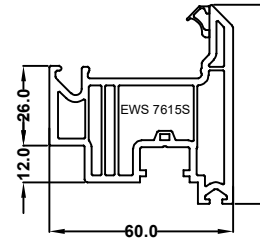

Chamfered Window & Door System

EWS 7001
50mm Door low threshold

EWS 7020
55mm Standard window outer frame

EWS 7006
75mm Large window / standard door frame

EWS 7015
Flush Sash

EWS7005
Chamfered Sash T

EWS 7008
Internally glazed sash

EWS 7007
Tilt & turn sash

EWS 7002
Small transom internal glazed

EWS 7022
Large transom internal glazed

EWS 7003
Small transom for sash

EWS7023
Large transom for sash

EWS 7019
Door T sash

EWS 7018
Door Z sash

EWS 7009
Door midrail

EWS7301
28mm Chamfered Bead

EWS7303
36mm Chamfered Bead

EWS7312
28mm Ovolo Bead

EWS7313
36mm Ovolo Bead