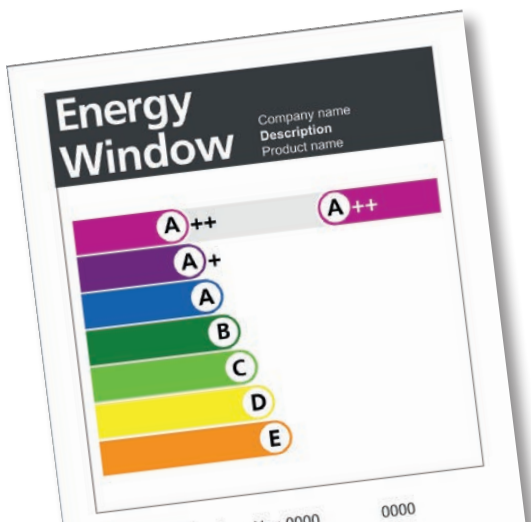

Windows that make the grade

Window Energy Ratings are a simple, clear and easily understood method of informing customers of the relative energy efficiency of a particular window. The windows are rated on an 'A++' to 'E' scale, which is consistent with other products such as lightbulbs and white goods. An 'A++' rating signifies the most energy-efficient products, a 'E' the least efficient. Current Building Regulations require a 'B' rating for replacement windows. Our windows can be designed to achieve any rating on this scale, according to your needs and budget. If you're looking for low U-values, our windows can achieve as low as 0.9 W/m²K* with Building Regulations for replacement windows requiring a U-value of 1.4 W/m²K.

*with triple-glazing and Argon gas

Comfortable homes with lower running costs

Windows have a vital role to play in conserving energy in buildings, since 10% of the heat escaping from an average home is lost through its windows.* Choosing the right combination of glazing and window frames is essential to improve the energy efficiency of your home, reduce your energy costs and, crucially, create a comfortable living environment for you and your family – all year round.

Window Energy Ratings

Windows and doors rated on an A++ to E scale

A++

a positive contribution

Any windows or door with a WER of 'A' or higher makes a positive energy contribution to your home

STRENGTH & SECURITY