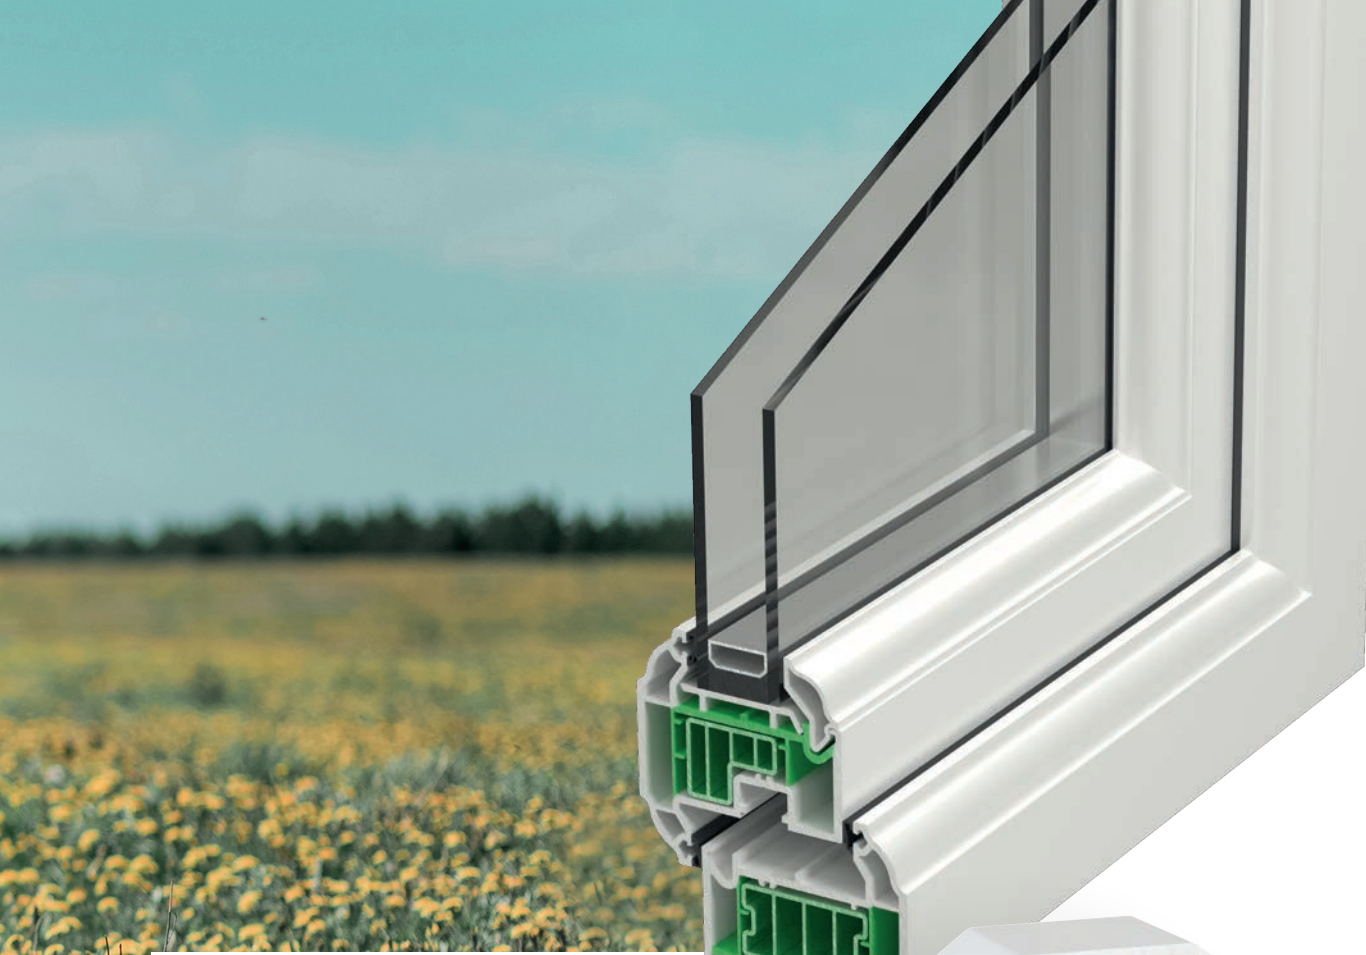

Reuseable and recyclable for hundreds of years

Research has shown that 95% of 'post-consumer' or end-of-life UPVC windows can be recycled. According to the Building Research Establishment (BRE), the life cycle for a UPVC window or door is up to 35 years and they can be recycled up to 10 times. This means UPVC has a life of 350 years of re-use with minimal impact on the environment.

Environmentally responsible component supplier

Our windows represent a genuine sustainable option. Not only because they help reduce CO₂ emissions, but also because UPVC is a fully recyclable material. Each year, tens of thousands of tonnes of UPVC are recycled, minimising impact on landfill waste sites.