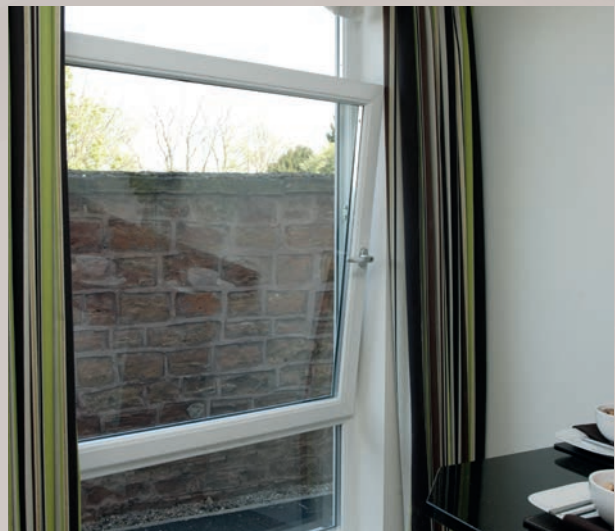

TILT AND TURN*