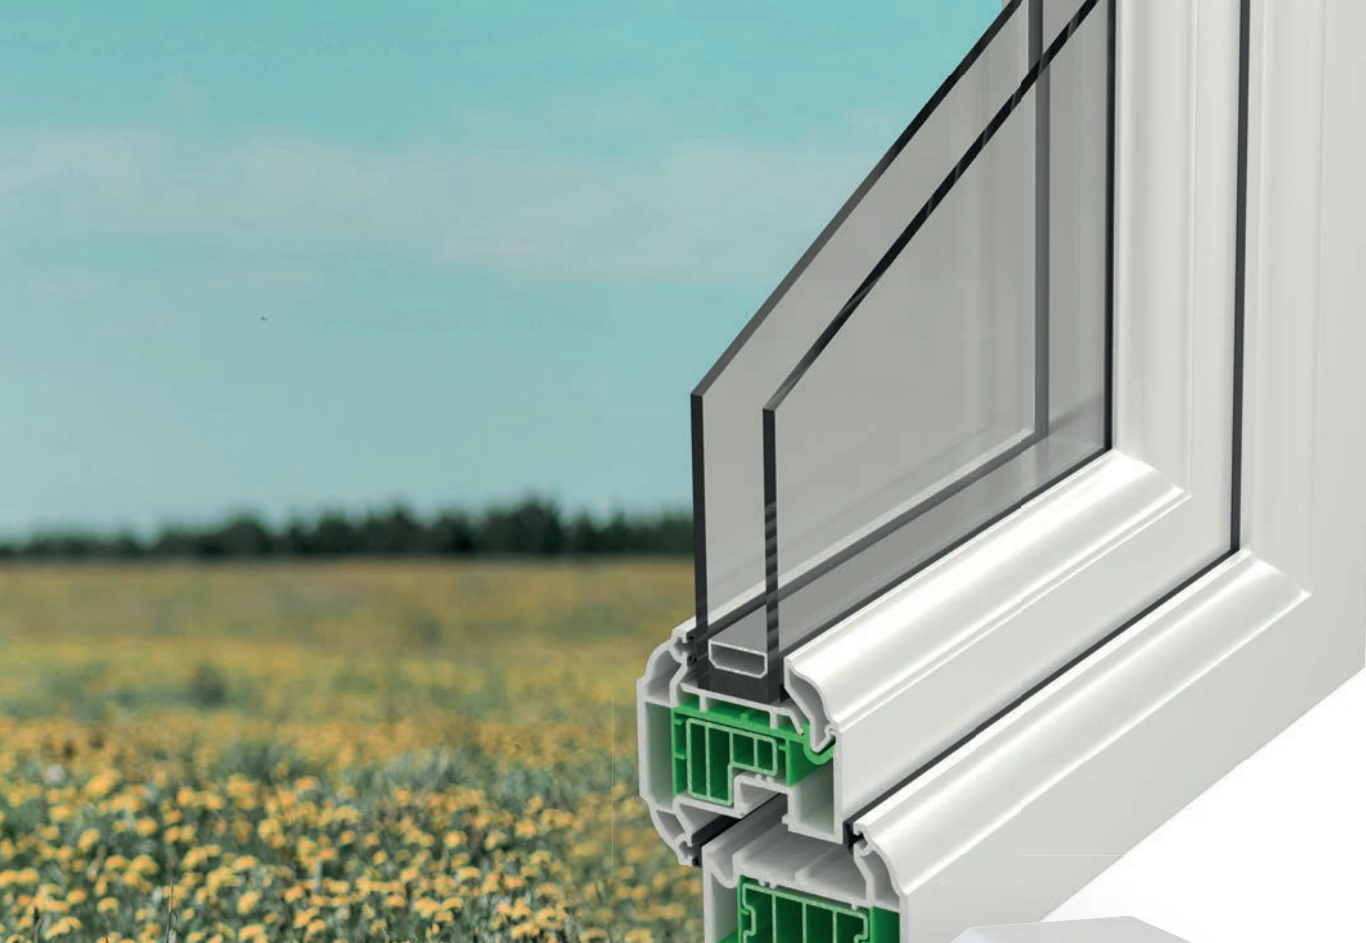

'A' rated for sustainability

Eurocell, which manufactures all of the UPVC components used in our windows and doors, is at the forefront of sustainable developments in the UPVC industry. The company recycles over 3 million waste window frames per year which would otherwise go to landfill. The material is used to manufacture brand new windows, for closed-loop material sustainability.