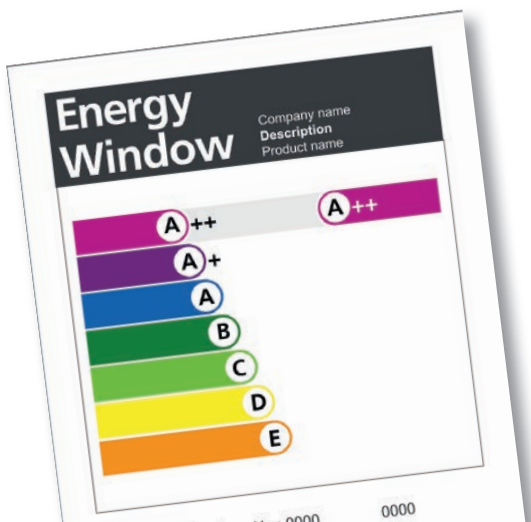

Windows that make the grade

Window Energy Ratings are a simple, clear and easily understood method of informing customers of the relative energy efficiency of a particular window. The windows are rated on an 'A++' to 'E' scale, which is consistent with other products such as lightbulbs and white goods. An 'A++' rating signifies the most energy-efficient products, a 'E' the least efficient. Current Building Regulations require a 'B' rating for replacement windows. Our windows can be designed to achieve any rating on this scale, according to your needs and budget. If you're looking for low U-values, our windows can achieve as low as 0.9 W/m²K* with Building Regulations for replacement windows requiring a U-value of 1.4 W/m²K.

*with triple-glazing and Argon gas

Comfortable homes with lower running costs

Windows have a vital role to play in conserving energy in buildings, since 10% of the heat escaping from an average home is lost through its windows.* Choosing the right combination of glazing and window frames is essential to improve the energy efficiency of your home, reduce your energy costs and, crucially, create a comfortable living environment for you and your family – all year round.

Window Energy Ratings

Windows and doors rated on an A++ to E scale

A++

a positive contribution

Any windows or door with a WER of 'A' or higher makes a positive energy contribution to your home

STRENGTH & SECURITY