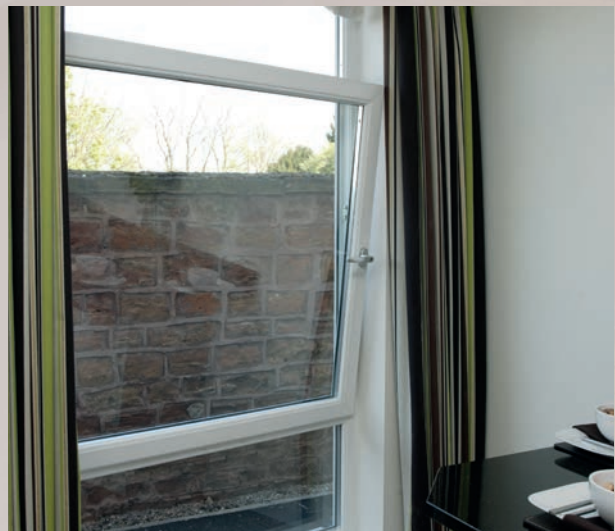

TILT AND TURN*