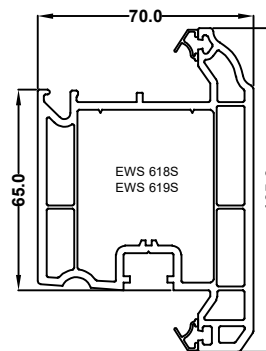

Ovolo Window & Door System

EWS 7701
50mm Door low threshold

EWS 7720
55mm Standard window outer frame

EWS 7706
75mm Large window / standard door frame

EWS 7015
Flush Sash

EWS7705
Ovolo Sash T

EWS 7708
Internally glazed sash

EWS7707
Tilt & turn sash

EWS 7702
Small transom internal glazed

EWS 7722
Large transom internal glazed

EWS 7703
Small transom for sash

EWS7723
Large transom for sash

EWS 7719
Door T sash

EWS 7718
Door Z sash

EWS 7709
Door midrail

EWS7301 28mm Chamfered Bead **EWS7303** 36mm Chamfered Bead

EWS7312 28mm Ovolo Bead **EWS7313** 36mm Ovolo Bead