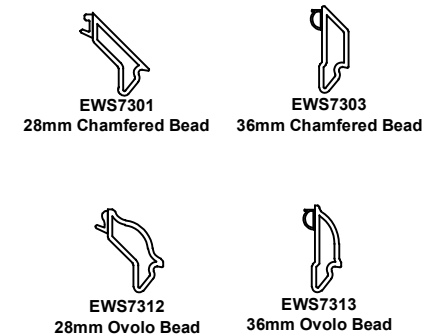

EWS7707
Tilt & turn sash

EWS 7702
Small transom internal glazed

EWS 7722
Large transom internal glazed

EWS 7703
Small transom for sash

EWS7723
Large transom for sash

EWS 7719
Door T sash

EWS 7718
Door Z sash

EWS 7709
Door midrail

EWS7301 28mm Chamfered Bead **EWS7303** 36mm Chamfered Bead

EWS7312 28mm Ovolo Bead **EWS7313** 36mm Ovolo Bead