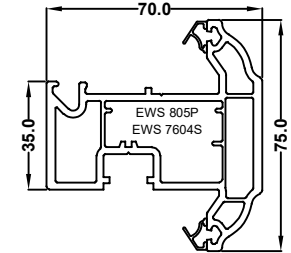

Ovolo Window & Door System

EWS 7701
50mm Door low threshold

EWS 7720
55mm Standard window outer frame

EWS 7706
75mm Large window / standard door frame

EWS 7015
Flush Sash

EWS7705
Ovolo Sash T

EWS 7708
Internally glazed sash

EWS7707
Tilt & turn sash

EWS 7702
Small transom internal glazed

EWS 7722
Large transom internal glazed

EWS 7703
Small transom for sash

EWS7723
Large transom for sash

EWS 7719
Door T sash

EWS 7718
Door Z sash

EWS 7709
Door midrail

EWS7301 28mm Chamfered Bead **EWS7303** 36mm Chamfered Bead

EWS7312 28mm Ovolo Bead **EWS7313** 36mm Ovolo Bead