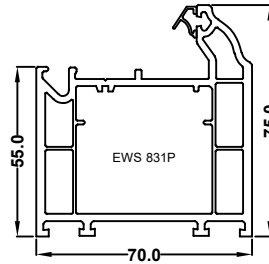

Ovolo Window & Door System

EWS 7701
50mm Door low threshold

EWS 7720
55mm Standard window outer frame

EWS 7706
75mm Large window / standard door frame

EWS 7015
Flush Sash

EWS7705
Ovolo Sash T

EWS 7708
Internally glazed sash

EWS7707
Tilt & turn sash

EWS 7702
Small transom internal glazed

EWS 7722
Large transom internal glazed

EWS 7703
Small transom for sash

EWS7723
Large transom for sash

EWS 7719
Door T sash

EWS 7718
Door Z sash

EWS 7709
Door midrail

EWS7301 28mm Chamfered Bead **EWS7303** 36mm Chamfered Bead

EWS7312 28mm Ovolo Bead **EWS7313** 36mm Ovolo Bead