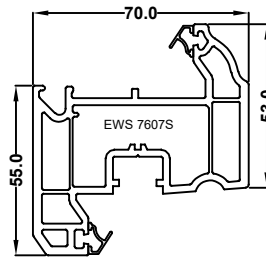

Ovolo Window & Door System

EWS 7701
50mm Door low threshold

EWS 7720
55mm Standard window outer frame

EWS 7706
75mm Large window / standard door frame

EWS 7015
Flush Sash

EWS7705
Ovolo Sash T

EWS 7708
Internally glazed sash

EWS7707
Tilt & turn sash

EWS 7702
Small transom internal glazed

EWS 7722
Large transom internal glazed

EWS 7703
Small transom for sash

EWS7723
Large transom for sash

EWS 7719
Door T sash

EWS 7718
Door Z sash

EWS 7709
Door midrail

EWS7301 28mm Chamfered Bead **EWS7303** 36mm Chamfered Bead

EWS7312 28mm Ovolo Bead **EWS7313** 36mm Ovolo Bead