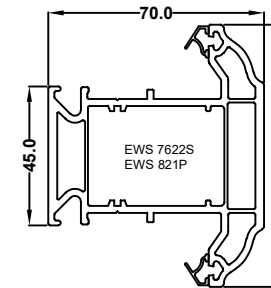

Ovolo Window & Door System

EWS 7701
50mm Door low threshold

EWS 7720
55mm Standard window outer frame

EWS 7706
75mm Large window / standard door frame

EWS 7015
Flush Sash

EWS7705
Ovolo Sash T

EWS 7708
Internally glazed sash

EWS7707
Tilt & turn sash

EWS 7702
Small transom internal glazed

EWS 7722
Large transom internal glazed

EWS 7703
Small transom for sash

EWS7723
Large transom for sash

EWS 7719
Door T sash

EWS 7718
Door Z sash

EWS 7709
Door midrail

EWS7301 28mm Chamfered Bead **EWS7303** 36mm Chamfered Bead

EWS7312 28mm Ovolo Bead **EWS7313** 36mm Ovolo Bead