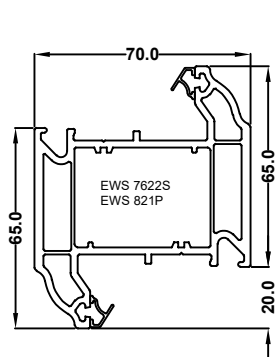

Ovolo Window & Door System

EWS 7701
50mm Door low threshold

EWS 7720
55mm Standard window outer frame

EWS 7706
75mm Large window / standard door frame

EWS 7015
Flush Sash

EWS7705
Ovolo Sash T

EWS 7708
Internally glazed sash

EWS7707
Tilt & turn sash

EWS 7702
Small transom internal glazed

EWS 7722
Large transom internal glazed

EWS 7703
Small transom for sash

EWS7723
Large transom for sash

EWS 7719
Door T sash

EWS 7718
Door Z sash

EWS 7709
Door midrail

EWS7301 28mm Chamfered Bead **EWS7303** 36mm Chamfered Bead

EWS7312 28mm Ovolo Bead **EWS7313** 36mm Ovolo Bead