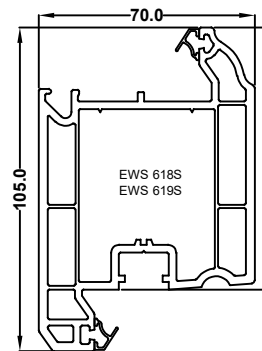

Ovolo Window & Door System

EWS 7701
50mm Door low threshold

EWS 7720
55mm Standard window outer frame

EWS 7706
75mm Large window / standard door frame

EWS 7015
Flush Sash

EWS7705
Ovolo Sash T

EWS 7708
Internally glazed sash

EWS7707
Tilt & turn sash

EWS 7702
Small transom internal glazed

EWS 7722
Large transom internal glazed

EWS 7703
Small transom for sash

EWS7723
Large transom for sash

EWS 7719
Door T sash

EWS 7718
Door Z sash

EWS 7709
Door midrail

EWS7301 28mm Chamfered Bead **EWS7303** 36mm Chamfered Bead

EWS7312 28mm Ovolo Bead **EWS7313** 36mm Ovolo Bead