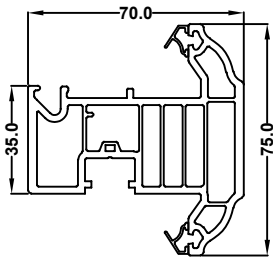

Ovolo Window & Door System

EWS 7701
50mm Door low threshold

EWS 7720
55mm Standard window outer frame

EWS 7706
75mm Large window / standard door frame

EWS 7015
Flush Sash

EWS7705
Ovolo Sash T

EWS 7708
Internally glazed sash

EWS7707
Tilt & turn sash

EWS 7702
Small transom internal glazed

EWS 7722
Large transom internal glazed

EWS 7703
Small transom for sash

EWS7723
Large transom for sash

EWS 7719
Door T sash

EWS 7718
Door Z sash

EWS 7709
Door midrail

EWS7301 28mm Chamfered Bead **EWS7303** 36mm Chamfered Bead

EWS7312 28mm Ovolo Bead **EWS7313** 36mm Ovolo Bead