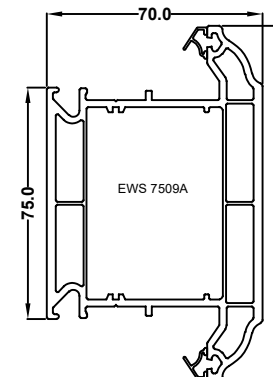

Ovolo Window & Door System

EWS 7701
50mm Door low threshold

EWS 7720
55mm Standard window outer frame

EWS 7706
75mm Large window / standard door frame

EWS 7015
Flush Sash

EWS7705
Ovolo Sash T

EWS 7708
Internally glazed sash

EWS7707
Tilt & turn sash

EWS 7702
Small transom internal glazed

EWS 7722
Large transom internal glazed

EWS 7703
Small transom for sash

EWS7723
Large transom for sash

EWS 7719
Door T sash

EWS 7718
Door Z sash

EWS 7709
Door midrail

EWS7301 28mm Chamfered Bead **EWS7303** 36mm Chamfered Bead

EWS7312 28mm Ovolo Bead **EWS7313** 36mm Ovolo Bead