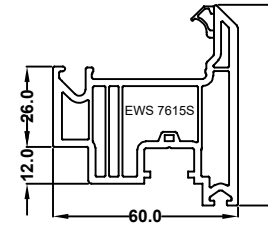

Ovolo Window & Door System

EWS 7701
50mm Door low threshold

EWS 7720
55mm Standard window outer frame

EWS 7706
75mm Large window / standard door frame

EWS 7015
Flush Sash

EWS7705
Ovolo Sash T

EWS 7708
Internally glazed sash

EWS7707
Tilt & turn sash

EWS 7702
Small transom internal glazed

EWS 7722
Large transom internal glazed

EWS 7703
Small transom for sash

EWS7723
Large transom for sash

EWS 7719
Door T sash

EWS 7718
Door Z sash

EWS 7709
Door midrail

EWS7301 28mm Chamfered Bead **EWS7303** 36mm Chamfered Bead

EWS7312 28mm Ovolo Bead **EWS7313** 36mm Ovolo Bead