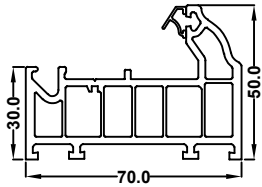

Ovolo Window & Door System

EWS 7701
50mm Door low threshold

EWS 7720
55mm Standard window outer frame

EWS 7706
75mm Large window / standard door frame

EWS 7015
Flush Sash

EWS7705
Ovolo Sash T

EWS 7708
Internally glazed sash

EWS7707
Tilt & turn sash

EWS 7702
Small transom internal glazed

EWS 7722
Large transom internal glazed

EWS 7703
Small transom for sash

EWS7723
Large transom for sash

EWS 7719
Door T sash

EWS 7718
Door Z sash