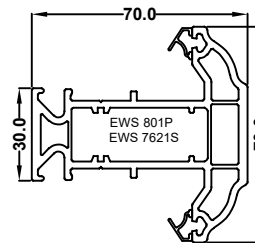

Ovolo Window & Door System

EWS 7701
50mm Door low threshold

EWS 7720
55mm Standard window outer frame

EWS 7706
75mm Large window / standard door frame

EWS 7015
Flush Sash

EWS7705
Ovolo Sash T

EWS 7708
Internally glazed sash

EWS7707
Tilt & turn sash

EWS 7702
Small transom internal glazed

EWS 7722
Large transom internal glazed

EWS 7703
Small transom for sash

EWS7723
Large transom for sash

EWS 7719
Door T sash

EWS 7718
Door Z sash

EWS 7709
Door midrail

EWS7301 28mm Chamfered Bead **EWS7303** 36mm Chamfered Bead

EWS7312 28mm Ovolo Bead **EWS7313** 36mm Ovolo Bead