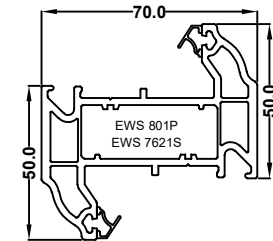

Ovolo Window & Door System

EWS 7701
50mm Door low threshold

EWS 7720
55mm Standard window outer frame

EWS 7706
75mm Large window / standard door frame

EWS 7015
Flush Sash

EWS7705
Ovolo Sash T

EWS 7708
Internally glazed sash

EWS7707
Tilt & turn sash

EWS 7702
Small transom internal glazed

EWS 7722
Large transom internal glazed

EWS 7703
Small transom for sash

EWS7723
Large transom for sash

EWS 7719
Door T sash

EWS 7718
Door Z sash

EWS 7709
Door midrail

EWS7301 28mm Chamfered Bead **EWS7303** 36mm Chamfered Bead

EWS7312 28mm Ovolo Bead **EWS7313** 36mm Ovolo Bead