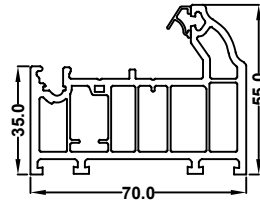

Ovolo Window & Door System

EWS 7701
50mm Door low threshold

EWS 7720
55mm Standard window outer frame

EWS 7706
75mm Large window / standard door frame

EWS 7015
Flush Sash

EWS7705
Ovolo Sash T

EWS 7708
Internally glazed sash

EWS7707
Tilt & turn sash

EWS 7702
Small transom internal glazed

EWS 7722
Large transom internal glazed

EWS 7703
Small transom for sash

EWS7723
Large transom for sash

EWS 7719
Door T sash

EWS 7718
Door Z sash