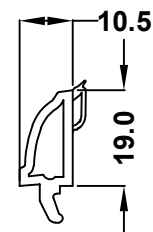

62mm Outer Frame
White 546930
Foil 586930

67mm Sash
White 546940
Foil 586940

82mm Z Transom / Mullion
White 546960
Foil 586960

82mm Transom / Mullion
White 546950
Foil 586950

28mm Flat Bead
546132 White
576132 Foiled

28mm Ovlo Bead
546572 White
576572 Foiled

36mm Ovlo Bead
503720 White
573720 Foiled

36mm Flat Bead
560590 White
596910 Foiled

44mm Ovlo Bead
546860 White
586865 Foiled

Head Drip Seal
Art. No. 865250

Co-ex Seal
Art. No. 865260