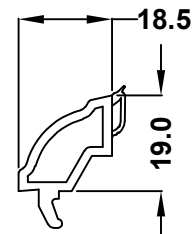

62mm Outer Frame
White 546930
Foil 586930

67mm Sash
White 546940
Foil 586940

82mm Z Transom / Mullion
White 546960
Foil 586960

82mm Transom / Mullion
White 546950
Foil 586950

28mm Flat Bead
546132 White
576132 Foiled

28mm Ovlo Bead
546572 White
576572 Foiled

36mm Ovlo Bead
503720 White
573720 Foiled

36mm Flat Bead
560590 White
596910 Foiled

44mm Ovlo Bead
546860 White
586865 Foiled

Head Drip Seal
Art. No. 865250

Co-ex Seal
Art. No. 865260