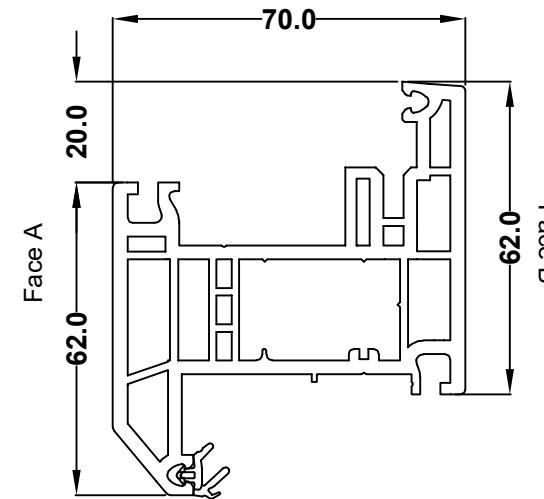

62mm Outer Frame
White 546930
Foil 586930

67mm Sash
White 546940
Foil 586940

82mm Z Transom / Mullion
White 546960
Foil 586960

82mm Transom / Mullion
White 546950
Foil 586950

28mm Flat Bead
546132 White
576132 Foiled

28mm Ovlo Bead
546572 White
576572 Foiled

36mm Ovlo Bead
503720 White
573720 Foiled

36mm Flat Bead
560590 White
596910 Foiled

44mm Ovlo Bead
546860 White
586865 Foiled

Head Drip Seal
Art. No. 865250

Co-ex Seal
Art. No. 865260

Closing Seal
Art. No. 864003