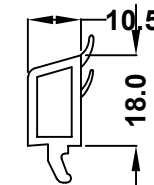

28mm Ovlo Bead
546572 White
576572 Foiled

36mm Ovlo Bead
503720 White
573720 Foiled

36mm Flat Bead
560590 White
596910 Foiled

44mm Ovlo Bead
546860 White
586865 Foiled

Head Drip Seal
Art. No. 865250

Co-ex Seal
Art. No. 865260