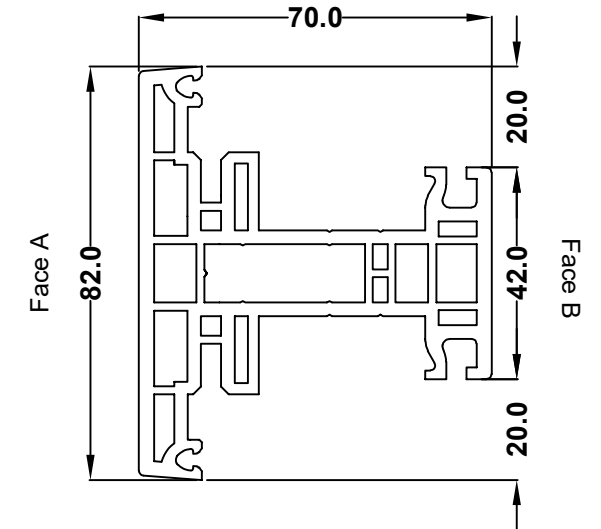

62mm Outer Frame
White 546930
Foil 586930

67mm Sash
White 546940
Foil 586940

82mm Z Transom / Mullion
White 546960
Foil 586960

82mm Transom / Mullion
White 546950
Foil 586950

28mm Flat Bead
546132 White
576132 Foiled

28mm Ovlo Bead
546572 White
576572 Foiled

36mm Ovlo Bead
503720 White
573720 Foiled

36mm Flat Bead
560590 White
596910 Foiled

44mm Ovlo Bead
546860 White
586865 Foiled

Head Drip Seal
Art. No. 865250

Co-ex Seal
Art. No. 865260

Closing Seal
Art. No. 864003