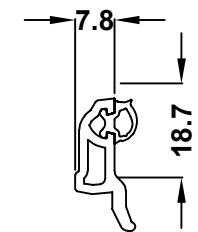

62mm Outer Frame
White 546930
Foil 586930

67mm Sash
White 546940
Foil 586940

82mm Z Transom / Mullion
White 546960
Foil 586960

82mm Transom / Mullion
White 546950
Foil 586950

28mm Flat Bead
546132 White
576132 Foiled

28mm Ovlo Bead
546572 White
576572 Foiled

36mm Ovlo Bead
503720 White
573720 Foiled

36mm Flat Bead
560590 White
596910 Foiled

44mm Ovlo Bead
546860 White
586865 Foiled

Head Drip Seal
Art. No. 865250

Co-ex Seal
Art. No. 865260