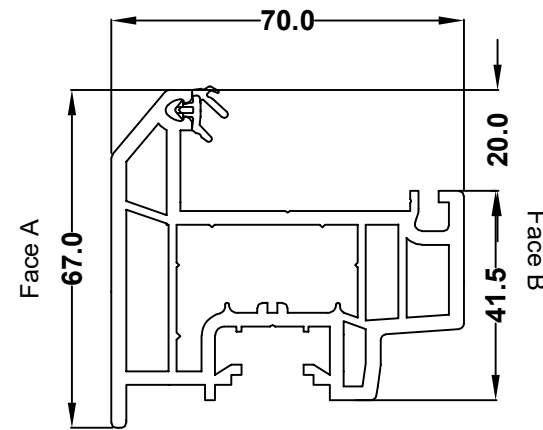

62mm Outer Frame
White 546930
Foil 586930

67mm Sash
White 546940
Foil 586940

82mm Z Transom / Mullion
White 546960
Foil 586960

82mm Transom / Mullion
White 546950
Foil 586950

28mm Flat Bead
546132 White
576132 Foiled

28mm Ovlo Bead
546572 White
576572 Foiled

36mm Ovlo Bead
503720 White
573720 Foiled

36mm Flat Bead
560590 White
596910 Foiled

44mm Ovlo Bead
546860 White
586865 Foiled

Head Drip Seal
Art. No. 865250

Co-ex Seal
Art. No. 865260

Closing Seal
Art. No. 864003