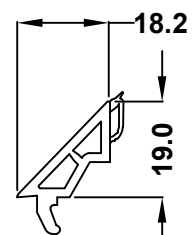

62mm Outer Frame
White 546930
Foil 586930

67mm Sash
White 546940
Foil 586940

82mm Z Transom / Mullion
White 546960
Foil 586960

82mm Transom / Mullion
White 546950
Foil 586950

28mm Flat Bead
546132 White
576132 Foiled

28mm Ovlo Bead
546572 White
576572 Foiled

36mm Ovlo Bead
503720 White
573720 Foiled

36mm Flat Bead
560590 White
596910 Foiled

44mm Ovlo Bead
546860 White
586865 Foiled

Head Drip Seal
Art. No. 865250

Co-ex Seal
Art. No. 865260