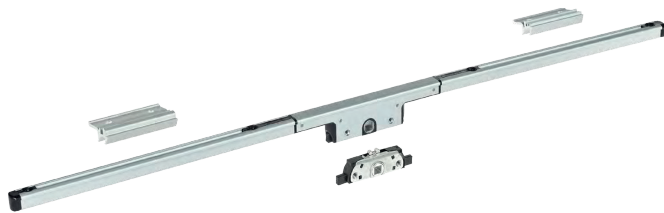

Our
slimmest
PVCu patio
slider!

The bright choice Maximise natural light with SLINOVA's large glazing area

SLINOVA is a slim line sliding door with outstanding stability and strength.

- Slimline - 80mm sash sightlines and frame depth, slimmer than Agila
- Easy to operate, durable, low maintenance and easy to clean
- Specially designed, discreet hardware makes the locks completely invisible within the sash
- Outstanding stability and strength
- Available in different colours and finishes inside and out

Security:

- 3-star locking cylinder as standard
- Standard 6-point locking mechanism that incorporates stainless steel hooks for extra security
- Anti-slam pin to prevent misalignment

Window Hardware & Locks

Yale Rapide Window Lock

The Rapide window lock is a unique fully retractable window lock, sitting flush within the Eurogroove, removing the common issues of cam clash and keep alignment found with other styles of lock.

The unique rotating action of the lock provides users with a smooth and easy to close window, with minimum wear to components, leading to a long service life with no loss of compression.

- Superior strength: Fully occupying the eurogroove, Rapide's robust aluminium channel significantly enhances the structural strength
- Advanced performance: Unlike all other window locks, Rapide engages the full length of the keeps, for ultimate security and customer peace of mind
- Instant performance: No need to adjust cams or replace keeps during or after installation - simplifying installation and reducing call backs
- Superior corrosion resistance: Rapide's aluminum construction delivers superb corrosion resistance, further enhancing product service life - even in aggressive environments
- Flexible system: Rapide's off-set locks allow for lower handle placement - enabling greater design freedom and easy operation of taller windows