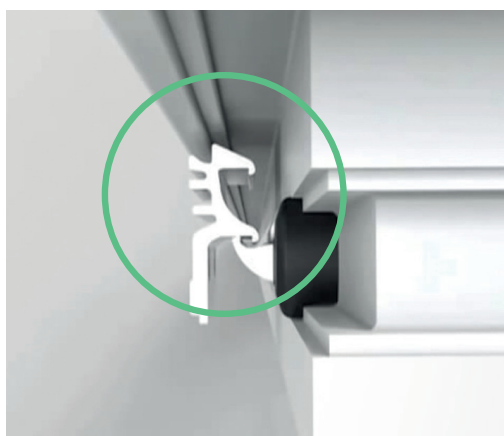

Window security

Our technologically advanced windows feature outstanding locking mechanisms engineered from high-strength materials and designed to protect homes if under forcible attack.

All our windows are rigorously tested against attack and have additional upgrades available, including locking mechanisms up to 8 locking points* to achieve Secured by Design accreditation.

Secured by Design is a UK Police initiative aimed at setting heightened levels of security and testing to reduce burglary and crime. In order to achieve Secured by Design, windows and doors must include additional security features such as hinge guards and glass retention clips. And so, our windows and doors do.

As well as security testing, the window system has been tested to over 25,000 cycles which equates to over 25 years of use. They truly are made to last.

* When the correct Yale-approved hardware and security configuration to PAS24:2022 is installed.

NEW Product... the revolutionary new Rapide lock by Yale

The Rapide Lock from Yale has been created with style and security in mind, and is patented by the world's favourite lock brand.

Designed with security at its forefront, the Rapide Lock offers durable protection you can rely on, as the strongest, safest and most secure window lock on the market.

Key features of the revolutionary new Rapide Lock by Yale:

- Stronger – 300% more contact than standard window locks
- Safer – Tested beyond British Standards of extreme attack
- Longer Lasting – Tested over 42 years of use
- Corrosion Resistant – Tested to the most extreme weather conditions

**8-point locking system
upgrade available for
added security**

Offering greater lock engagement for additional security, the innovative Rapide Lock is a game changer in the industry. It connects along the full length of the window keep for sleek and effective protection and comes with a 12-year guarantee.