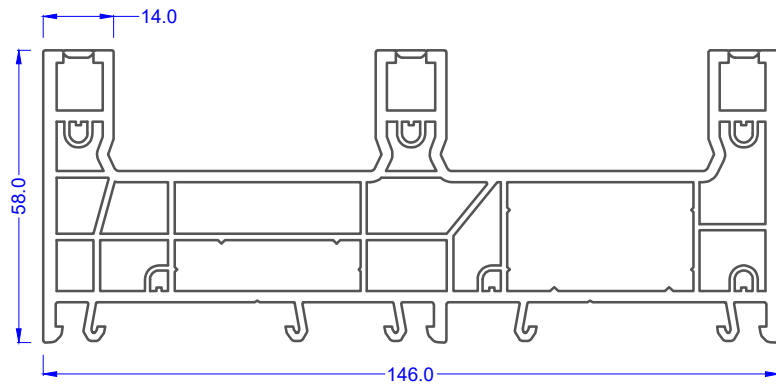

Outer Frame  
575602 White  
595802 Foiled

Triple Track Outer Frame  
575603 White  
595803 Foiled

Door Sash  
575305 White  
595405 Foiled

Interlock  
575506 White  
595606 Foiled

Interlock  
373707 White & Foiled

3/4 Pane Seal  
575507 White & Grey

Cover Profile  
575626 White  
595726 Foiled

Tread Plate  
368136 Aluminium Finish

Thermal Profile  
575722 White

Finishing Trim  
362276 White & Foiled

28mm Bead  
559605 White  
589605 Foiled