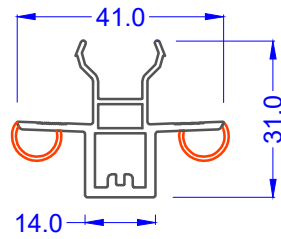

3/4 Pane Seal  
575507 White & Grey

Cover Profile  
575626 White  
595726 Foiled

Tread Plate  
368136 Aluminium Finish

Thermal Profile  
575722 White

Finishing Trim  
362276 White & Foiled

28mm Bead  
559605 White  
589605 Foiled

Brush Seal  
6.9 x 8mm  
371038

34.5 x 40.8 x 2mm  
Reinforcement  
357832  
361488 Pre-routed

34.5 x 40.8 x 2.5mm  
PAS24 Reinforcement  
357833