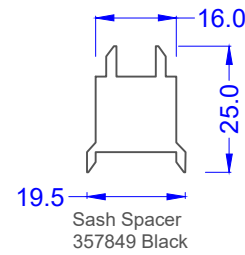

3/4 Pane Seal  
575507 White & Grey

Cover Profile  
575626 White  
595726 Foiled

Tread Plate  
368136 Aluminium Finish

Thermal Profile  
575722 White

Finishing Trim  
362276 White & Foiled

28mm Bead  
559605 White  
589605 Foiled

32mm Bead  
560580 White  
594330 Foiled

45mm Frame Extender  
538045 White  
568045 Foiled

Sash Spacer  
357849 Black

Aluminium Running Track  
357837

Brush Seal  
5.1 x 6.5mm  
334728

Brush Seal  
5.1 x 9.0mm  
357855