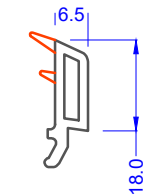

3/4 Pane Seal  
575507 White & Grey

Cover Profile  
575626 White  
595726 Foiled

Tread Plate  
368136 Aluminium Finish

Thermal Profile  
575722 White

Finishing Trim  
362276 White & Foiled

28mm Bead  
559605 White  
589605 Foiled

32mm Bead  
560580 White  
594330 Foiled

45mm Frame Extender  
538045 White  
568045 Foiled

Sash Spacer  
357849 Black

Aluminium Running Track  
357837

Brush Seal  
5.1 x 6.5mm  
334728

Brush Seal  
5.1 x 9.0mm  
357855

Brush Seal  
6.9 x 8mm  
371038

34.5 x 40.8 x 2mm  
Reinforcement  
357832  
361488 Pre-routed

34.5 x 40.8 x 2.5mm  
PAS24 Reinforcement  
357833