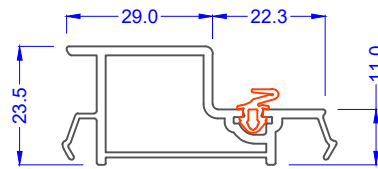

Outer Frame  
575602 White  
595802 Foiled

Triple Track Outer Frame  
575603 White  
595803 Foiled

Door Sash  
575305 White  
595405 Foiled

Interlock  
575506 White  
595606 Foiled

Interlock  
373707 White & Foiled

3/4 Pane Seal  
575507 White & Grey

Cover Profile  
575626 White  
595726 Foiled

Tread Plate  
368136 Aluminium Finish

Thermal Profile  
575722 White

Finishing Trim  
362276 White & Foiled

28mm Bead  
559605 White  
589605 Foiled

Brush Seal  
6.9 x 8mm  
371038

34.5 x 40.8 x 2mm  
Reinforcement  
357832  
361488 Pre-routed

34.5 x 40.8 x 2.5mm  
PAS24 Reinforcement  
357833