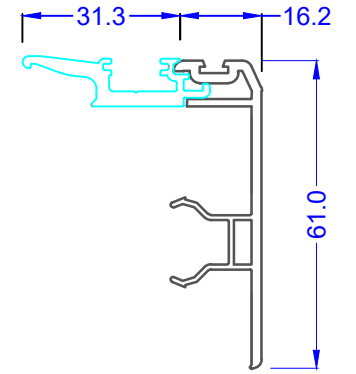

Outer Frame  
575602 White  
595802 Foiled

Triple Track Outer Frame  
575603 White  
595803 Foiled

Door Sash  
575305 White  
595405 Foiled

Interlock  
575506 White  
595606 Foiled

Interlock  
373707 White & Foiled

3/4 Pane Seal  
575507 White & Grey

Cover Profile  
575626 White  
595726 Foiled

Tread Plate  
368136 Aluminium Finish

Thermal Profile  
575722 White

Finishing Trim  
362276 White & Foiled

28mm Bead  
559605 White  
589605 Foiled

32mm Bead  
560580 White  
594330 Foiled

45mm Frame Extender  
538045 White  
568045 Foiled

Sash Spacer  
357849 Black

Aluminium Running Track  
357837

Brush Seal  
5.1 x 6.5mm  
334728

Brush Seal  
5.1 x 9.0mm  
357855

Brush Seal  
6.9 x 8mm  
371038

34.5 x 40.8 x 2mm  
Reinforcement  
357832  
361488 Pre-routed

34.5 x 40.8 x 2.5mm  
PAS24 Reinforcement  
357833