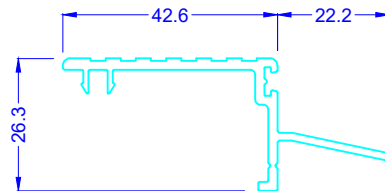

Outer Frame  
575602 White  
595802 Foiled

Triple Track Outer Frame  
575603 White  
595803 Foiled

Door Sash  
575305 White  
595405 Foiled

Interlock  
575506 White  
595606 Foiled

Interlock  
373707 White & Foiled

3/4 Pane Seal  
575507 White & Grey

Cover Profile  
575626 White  
595726 Foiled

Tread Plate  
368136 Aluminium Finish

Thermal Profile  
575722 White

Finishing Trim  
362276 White & Foiled

28mm Bead  
559605 White  
589605 Foiled

Brush Seal  
6.9 x 8mm  
371038

34.5 x 40.8 x 2mm  
Reinforcement  
357832  
361488 Pre-routed

34.5 x 40.8 x 2.5mm  
PAS24 Reinforcement  
357833