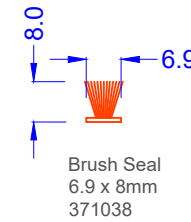

3/4 Pane Seal  
575507 White & Grey

Cover Profile  
575626 White  
595726 Foiled

Tread Plate  
368136 Aluminium Finish

Thermal Profile  
575722 White

Finishing Trim  
362276 White & Foiled

28mm Bead  
559605 White  
589605 Foiled

32mm Bead  
560580 White  
594330 Foiled

45mm Frame Extender  
538045 White  
568045 Foiled

Sash Spacer  
357849 Black

Aluminium Running Track  
357837

Brush Seal  
5.1 x 6.5mm  
334728

Brush Seal  
5.1 x 9.0mm  
357855

Brush Seal  
6.9 x 8mm  
371038

34.5 x 40.8 x 2mm  
Reinforcement  
357832  
361488 Pre-routed

34.5 x 40.8 x 2.5mm  
PAS24 Reinforcement  
357833