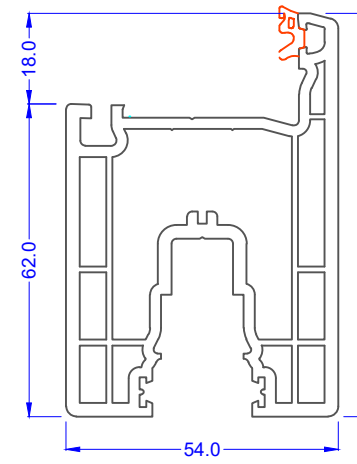

Outer Frame  
575602 White  
595802 Foiled

Triple Track Outer Frame  
575603 White  
595803 Foiled

Door Sash  
575305 White  
595405 Foiled

Interlock  
575506 White  
595606 Foiled

Interlock  
373707 White & Foiled

3/4 Pane Seal  
575507 White & Grey

Cover Profile  
575626 White  
595726 Foiled

Tread Plate  
368136 Aluminium Finish

Thermal Profile  
575722 White

Finishing Trim  
362276 White & Foiled

28mm Bead  
559605 White  
589605 Foiled

32mm Bead  
560580 White  
594330 Foiled

45mm Frame Extender  
538045 White  
568045 Foiled

Sash Spacer  
357849 Black

Aluminium Running Track  
357837

Brush Seal  
5.1 x 6.5mm  
334728

Brush Seal  
5.1 x 9.0mm  
357855

Brush Seal  
6.9 x 8mm  
371038

34.5 x 40.8 x 2mm  
Reinforcement  
357832  
361488 Pre-routed

34.5 x 40.8 x 2.5mm  
PAS24 Reinforcement  
357833