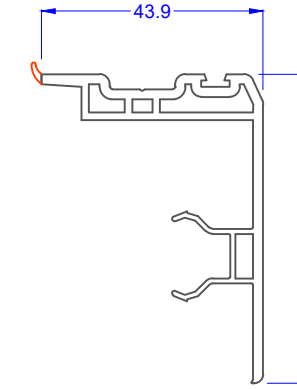

Outer Frame  
575602 White  
595802 Foiled

Triple Track Outer Frame  
575603 White  
595803 Foiled

Door Sash  
575305 White  
595405 Foiled

Interlock  
575506 White  
595606 Foiled

Interlock  
373707 White & Foiled

3/4 Pane Seal  
575507 White & Grey

Cover Profile  
575626 White  
595726 Foiled

Tread Plate  
368136 Aluminium Finish

Thermal Profile  
575722 White

Finishing Trim  
362276 White & Foiled

28mm Bead  
559605 White  
589605 Foiled

32mm Bead  
560580 White  
594330 Foiled

45mm Frame Extender  
538045 White  
568045 Foiled

Sash Spacer  
357849 Black

Aluminium Running Track  
357837

Brush Seal  
5.1 x 6.5mm  
334728

Brush Seal  
5.1 x 9.0mm  
357855

Brush Seal  
6.9 x 8mm  
371038

34.5 x 40.8 x 2mm  
Reinforcement  
357832  
361488 Pre-routed

34.5 x 40.8 x 2.5mm  
PAS24 Reinforcement  
357833