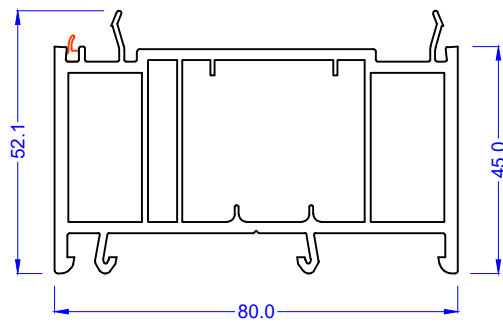

3/4 Pane Seal  
575507 White & Grey

Cover Profile  
575626 White  
595726 Foiled

Tread Plate  
368136 Aluminium Finish

Thermal Profile  
575722 White

Finishing Trim  
362276 White & Foiled

28mm Bead  
559605 White  
589605 Foiled

32mm Bead  
560580 White  
594330 Foiled

45mm Frame Extender  
538045 White  
568045 Foiled

Sash Spacer  
357849 Black

Aluminium Running Track  
357837

Brush Seal  
5.1 x 6.5mm  
334728

Brush Seal  
5.1 x 9.0mm  
357855

Brush Seal  
6.9 x 8mm  
371038

34.5 x 40.8 x 2mm  
Reinforcement  
357832  
361488 Pre-routed

34.5 x 40.8 x 2.5mm  
PAS24 Reinforcement  
357833